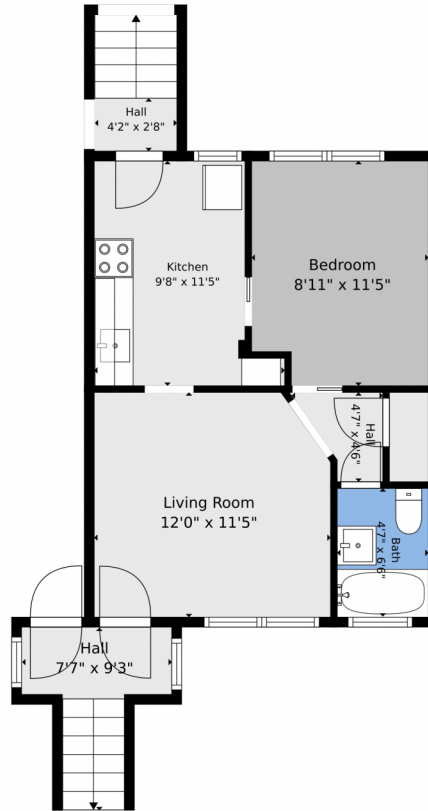

TOTAL: 464 sq. ft
1st floor: 464 sq. ft
EXCLUDED AREAS: WALLS: 64 sq. ft

Disclaimer: Sizes and Dimensions are Approximate, Actual May Vary.

Suzanne Ekeler
970-590-4841
suzanne@ekelerrealestate.com