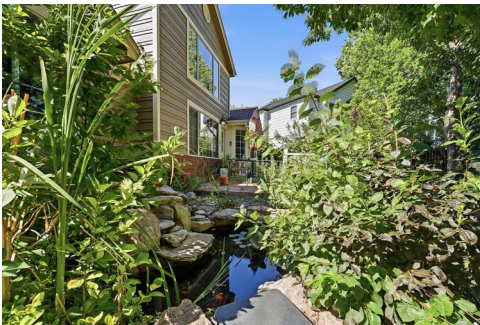

16231 Parkside Drive
Parker, CO 80134

Single Family

3960 SQFT

Cindy Rein
720-272-4890
cindy@reinrealty.net
<https://www.SherlockHomes.net>

Scan code
for more
property
details