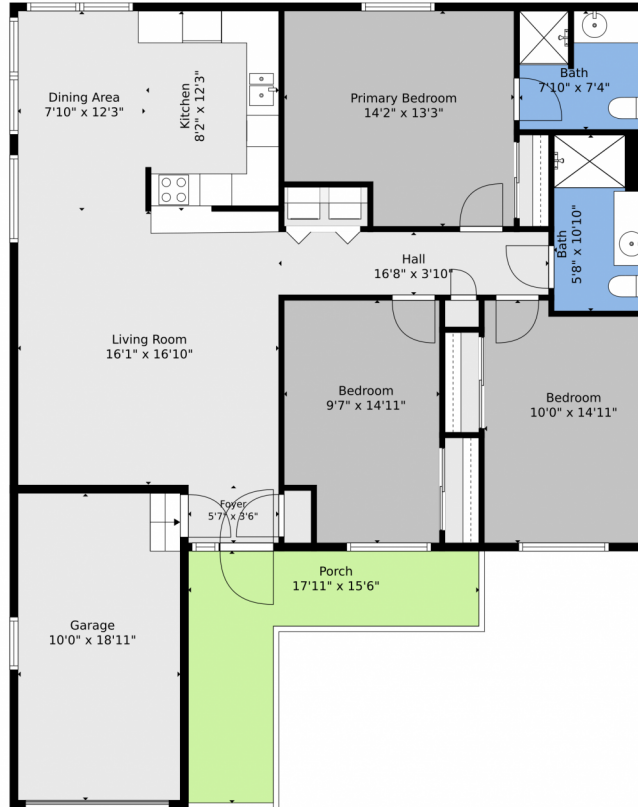

2206 South Iola Court, Aurora, CO 80014 – Main

TOTAL: 1232 sq. ft
1st floor: 1232 sq. ft
EXCLUDED AREAS: PORCH: 140 sq. ft, GARAGE: 189 sq. ft, WALLS: 87 sq. ft

Disclaimer: Sizes and Dimensions are Approximate, Actual May Vary.

Julie Leins
720-474-0928
julieleins@kw.com
<https://theleinsgroup.com>