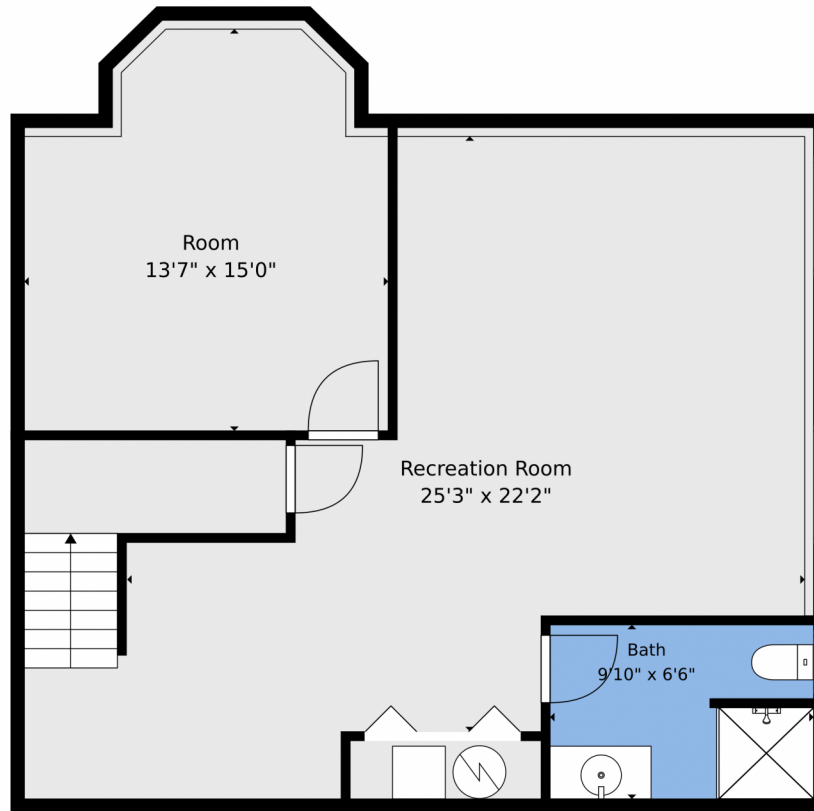

110 Mobray Court, Colorado Springs, CO 80906 – Lower Level

TOTAL: 2847 sq. ft
Basement: 771 sq. ft, 1st floor: 1145 sq. ft, 2nd floor: 931 sq. ft
EXCLUDED AREAS: GARAGE: 419 sq. ft, DECK: 211 sq. ft, PORCH: 164 sq. ft,
FIREPLACE: 12 sq. ft, OPEN TO BELOW: 435 sq. ft, WALLS: 245 sq. ft

Disclaimer: Sizes and Dimensions are Approximate, Actual May Vary.

Taylor Haas
303-665-7368
taylorh@coloradorpm.com
<https://www.coloradorpm.com/available-rental-properties-denver>