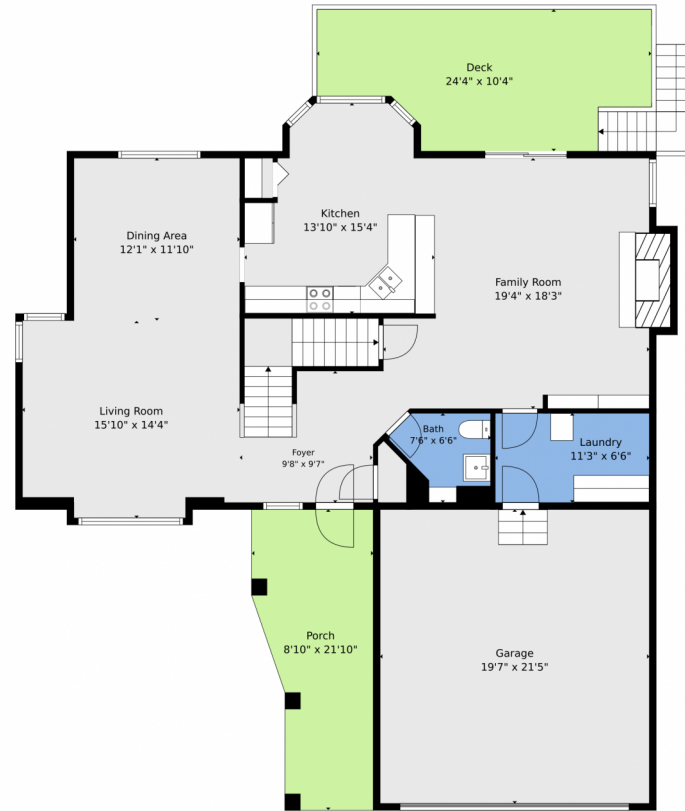

110 Mobray Court, Colorado Springs, CO 80906 – Main Level

TOTAL: 2847 sq. ft

Basement: 771 sq. ft, 1st floor: 1145 sq. ft, 2nd floor: 931 sq. ft
EXCLUDED AREAS: GARAGE: 419 sq. ft, DECK: 211 sq. ft, PORCH: 164 sq. ft,
FIREPLACE: 12 sq. ft, OPEN TO BELOW: 435 sq. ft, WALLS: 245 sq. ft

Disclaimer: Sizes and Dimensions are Approximate, Actual May Vary.

Taylor Haas

303-665-7368

taylorh@coloradorpm.com

<https://www.coloradorpm.com/available-rental-properties-denver>

Scan code
for more
property
details