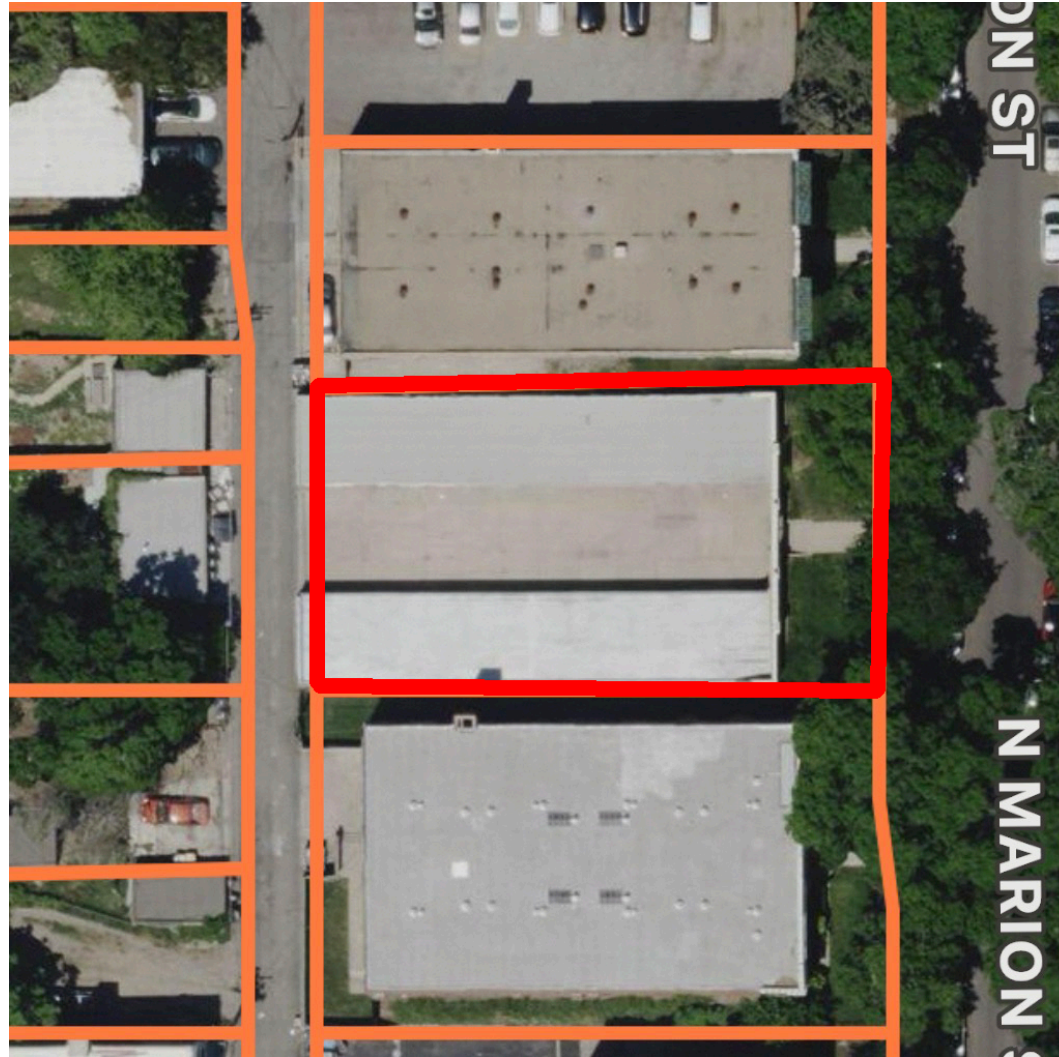

Vacant Land

0.2 Acre

Jennifer Steinert
303-246-2226
jen@madisonprops.com

Scan code
for more
property
details

Disclaimer: Sizes and Dimensions are Approximate, Actual May Vary.

Jennifer Steinert
303-246-2226
jen@madisonprops.com