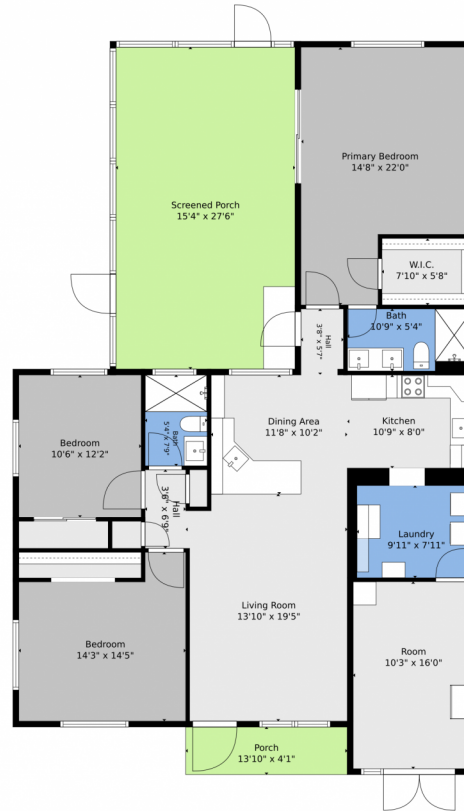

TOTAL: 1439 sq. ft
1st floor: 1439 sq. ft
EXCLUDED AREAS: ROOM: 164 sq. ft, SCREENED PORCH: 421 sq. ft, PORCH: 56 sq. ft,
WALLS: 123 sq. ft

Disclaimer: Sizes and Dimensions are Approximate, Actual May Vary.

Raychel Vaskovic
954-270-2928
raychelinfloida@gmail.com