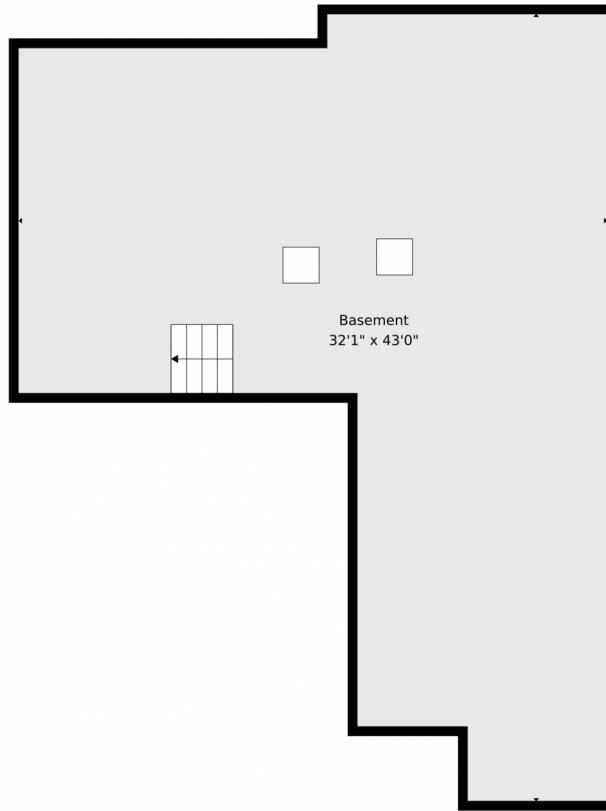

TOTAL: 2221 sq. ft
1ST FLOOR: 0 sq. ft, 1st floor: 935 sq. ft, 2nd floor: 1286 sq. ft
EXCLUDED AREAS: BASEMENT: 916 sq. ft, GARAGE: 602 sq. ft, UNDEFINED: 21 sq. ft,
PORCH: 140 sq. ft, DECK: 184 sq. ft, PATIO: 195 sq. ft,
WALLS: 266 sq. ft

Disclaimer: Sizes and Dimensions are Approximate, Actual May Vary.

Jessica Whitney
720-222-1178
jessica@jessicawhitney.com