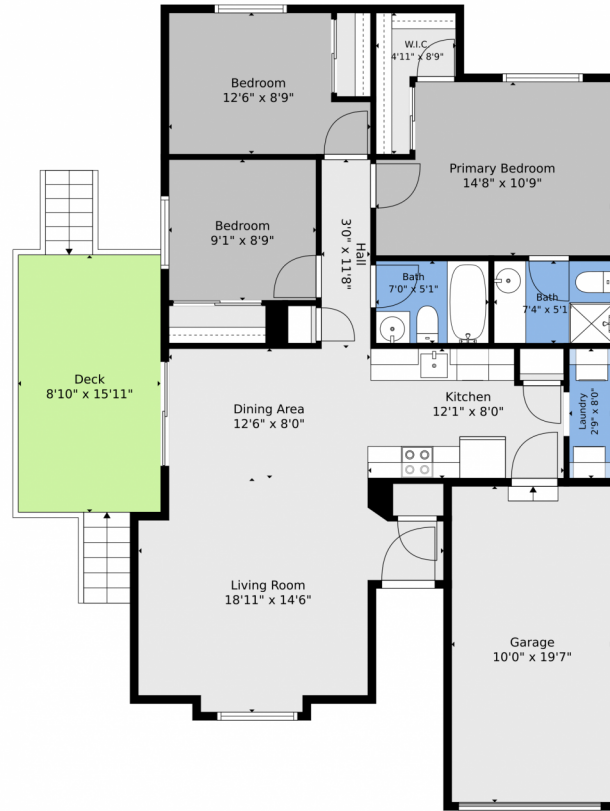

TOTAL: 976 sq. ft
1st floor: 976 sq. ft
EXCLUDED AREAS: GARAGE: 196 sq. ft, DECK: 141 sq. ft, WALLS: 94 sq. ft

Disclaimer: Sizes and Dimensions are Approximate, Actual May Vary.

Taylor Haas
303-665-7368
taylorh@coloradorpm.com
<https://www.coloradorpm.com/available-rental-properties-denver>