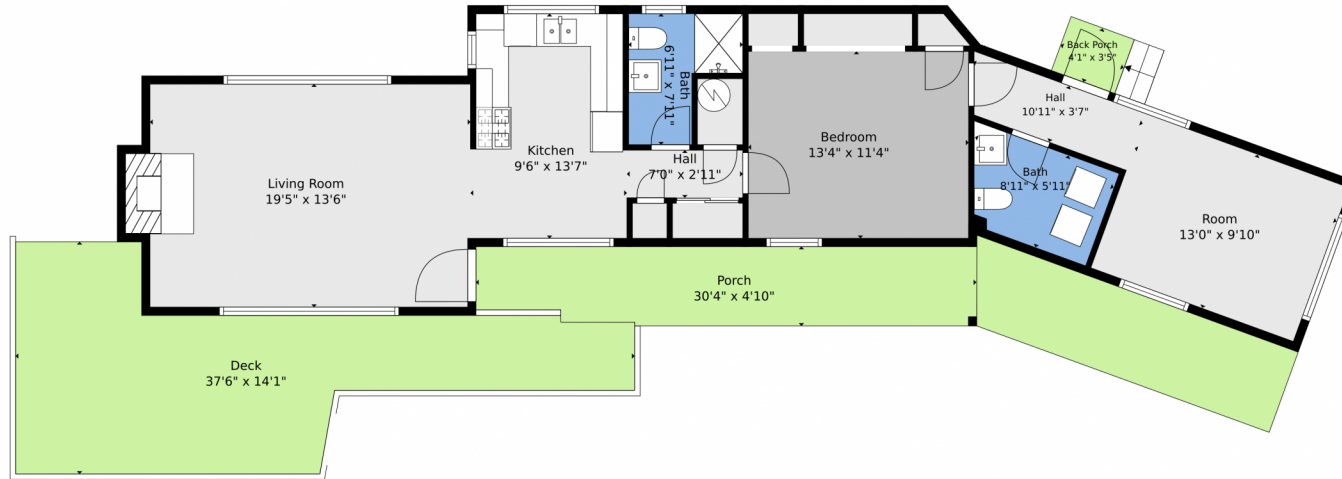

TOTAL: 887 sq. ft
1st floor: 887 sq. ft
EXCLUDED AREAS: UNDEFINED: 11 sq. ft, DECK: 298 sq. ft, PORCH: 140 sq. ft,
BACK PORCH: 14 sq. ft, FIREPLACE: 9 sq. ft, WALLS: 87 sq. ft

Disclaimer: Sizes and Dimensions are Approximate, Actual May Vary.

Matt Bachus
720-644-9363
matt@tuppersteam.com