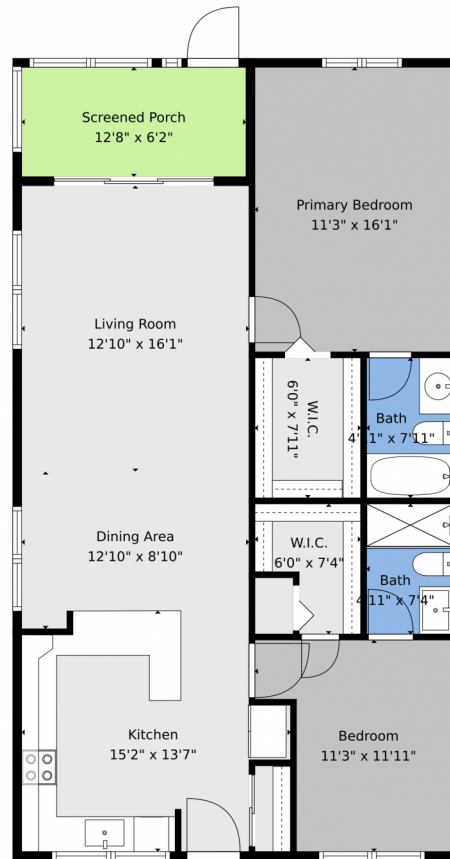

2008 South Federal Highway, Boynton Beach, FL 33435 – Main

TOTAL: 991 sq. ft
1st floor: 991 sq. ft
EXCLUDED AREAS: SCREENED PORCH: 78 sq. ft, WALLS: 80 sq. ft

Disclaimer: Sizes and Dimensions are Approximate, Actual May Vary.

Michael Topow
954-588-0379
mtopow@kw.com