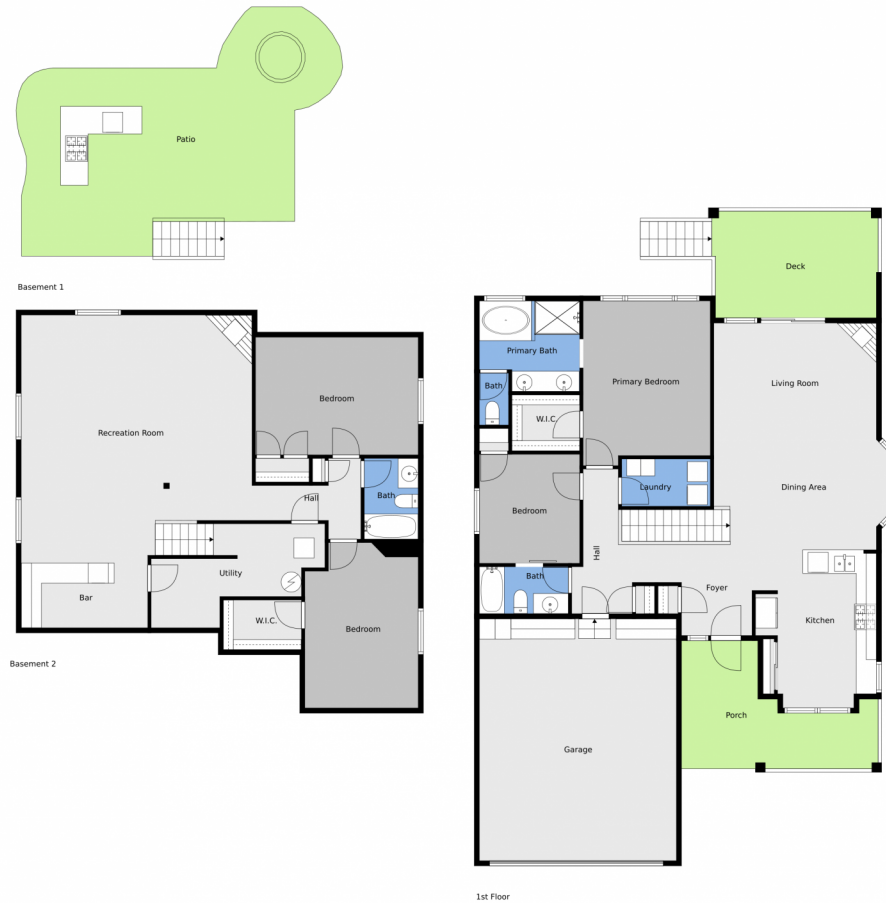

Floor Plan Created By V1photos.com, Measurements Deamed Highly Reliable But Not Guaranteed.

Disclaimer: Sizes and Dimensions are Approximate, Actual May Vary.

Taylor Haas
303-665-7368
taylorh@coloradorpm.com
<https://www.coloradorpm.com/available-rental-properties-denver>

8745 Meadow Tree Trail, Colorado Springs, CO 80927 – All Levels

Floor Plan Created By V1photos.com, Measurements Deamed Highly Reliable But Not Guaranteed.

Disclaimer: Sizes and Dimensions are Approximate, Actual May Vary.