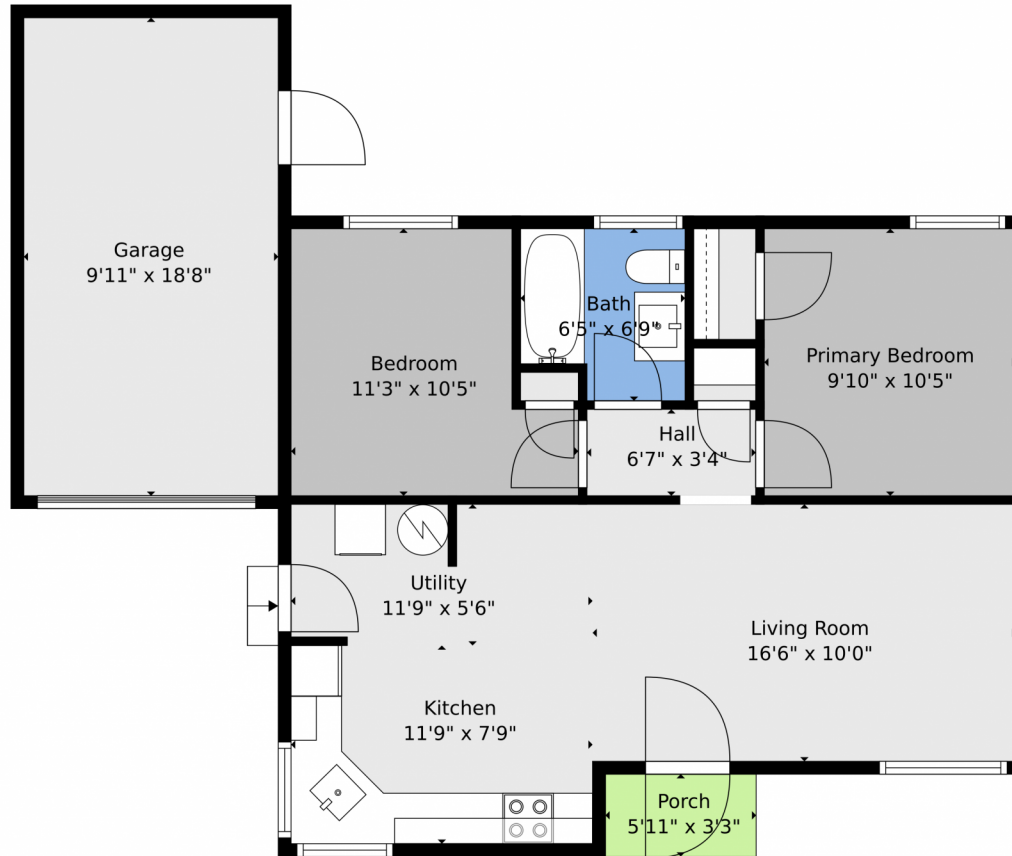

TOTAL: 626 sq. ft
1st floor: 626 sq. ft
EXCLUDED AREAS: GARAGE: 185 sq. ft, PORCH: 19 sq. ft, WALLS: 77 sq. ft

Disclaimer: Sizes and Dimensions are Approximate, Actual May Vary.

Taylor Haas
303-665-7368
taylorh@coloradorpm.com
<https://www.coloradorpm.com/available-rental-properties-denver>