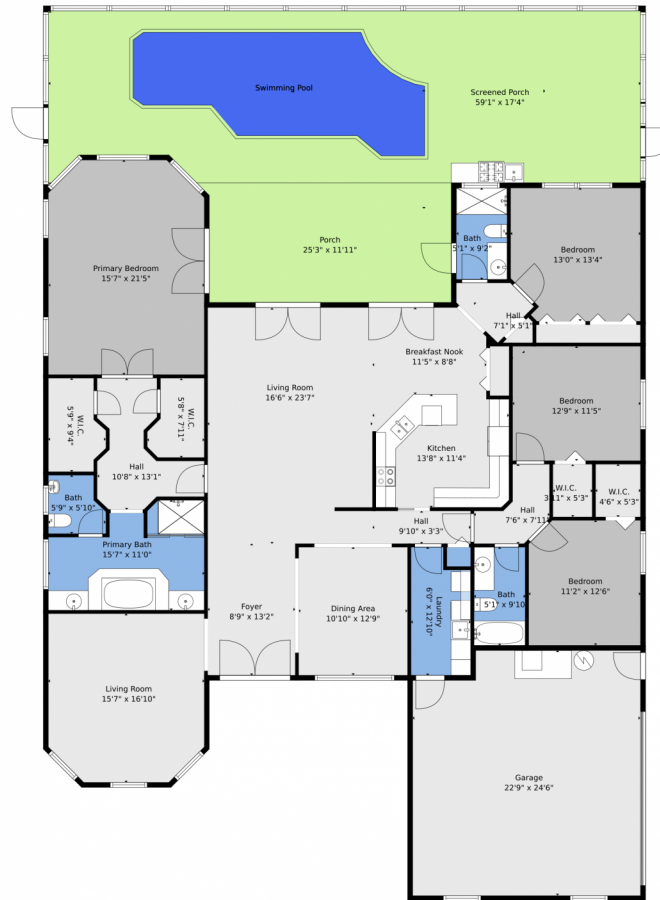

6444 Northwest Frenze Street
Port St. Lucie, FL 34986

 Single Family

 2853 SQFT

 4 Beds

 3 Baths

Jason M Coley
772-201-5229
jason@teamcoley.com
<https://teamcoley.asrefl.com/>

6444 Northwest Frenze Street, Port St. Lucie, FL 34986 – Main

Floor Plan Created By V1photos.com, Measurements Deamed Highly Reliable, But Not Guaranteed.

Disclaimer: Sizes and Dimensions are Approximate, Actual May Vary.

Jason M Coley
772-201-5229
jason@teamcoley.com
<https://teamcoley.asrefl.com/>