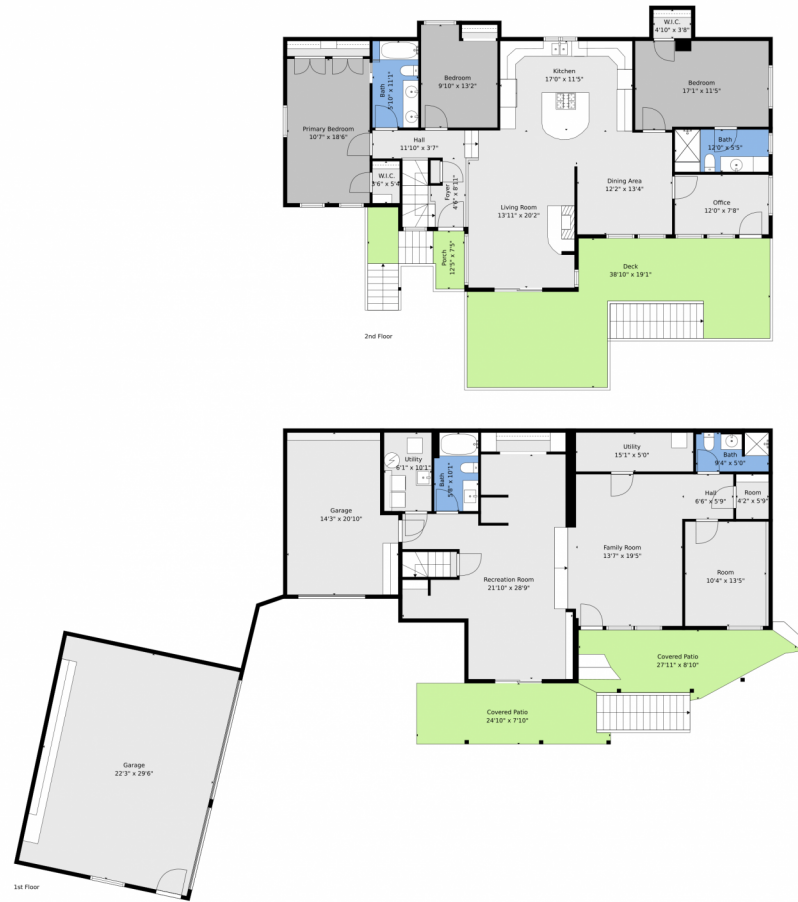

# 30115 Roan Drive, Evergreen, CO 80439 – Lower Level

Floor Plan Created By V1photos.com, Measurements Deamed Highly Reliable, But Not Guaranteed.

Disclaimer: Sizes and Dimensions are Approximate, Actual May Vary.

**Matt Bachus**  
720-644-9363  
matt@tuppersteam.com

Floor Plan Created By V1photos.com, Measurements Deamed Highly Reliable, But Not Guaranteed.

Disclaimer: Sizes and Dimensions are Approximate, Actual May Vary.

# 30115 Roan Drive, Evergreen, CO 80439 – All Levels

Floor Plan Created By V1photos.com, Measurements Deamed Highly Reliable, But Not Guaranteed.

Disclaimer: Sizes and Dimensions are Approximate, Actual May Vary.