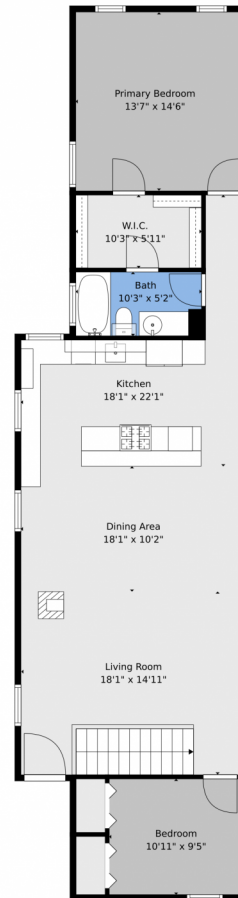

 Single Family  2456 SQFT  4 Beds  2 Baths  0.7 Acre

PROPERTY DETAILS

Imagine waking up in your mountain retreat, sunlight streaming through the windows of your open loft. In the kitchen, you prepare breakfast while enjoying the stunning mountain views. Coffee in hand, you step onto your expansive deck, greeted by crisp air and a deer grazing in your yard. This is your daily life—peaceful and serene, with only birdsong and the rustling trees for company. Later, you grab your hiking boots from the shed and explore nearby trails. After a refreshing hike, you host friends on the deck, stringing lights as the sun sets behind the peaks. As the evening ends, you relax in a deck chair, wrapped in a blanket, watching stars emerge in the vast sky. This isn't just a house—it's the life you've always dreamed of, where nature and comfort blend seamlessly.

Matt Bachus
720-644-9363
matt@tuppersteam.com

Floor Plan Created By V1photos.com, Measurements Deamed Highly Reliable, But Not Guaranteed.

Disclaimer: Sizes and Dimensions are Approximate, Actual May Vary.