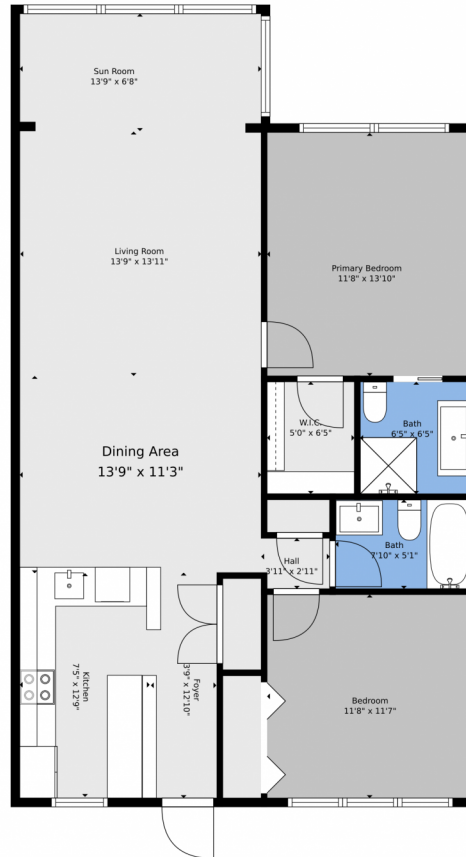

1200 SW 12th Avenue, Fort Lauderdale, FL 33315 – Floor Plan

TOTAL: 1073 sq. ft
1st floor: 1073 sq. ft
EXCLUDED AREAS: WALLS: 72 sq. ft

Disclaimer: Sizes and Dimensions are Approximate, Actual May Vary.

Meirav Susi
954-214-4810
meirav@bellsouth.net
<https://www.MeiravSells.com>

Scan code
for more
property
details