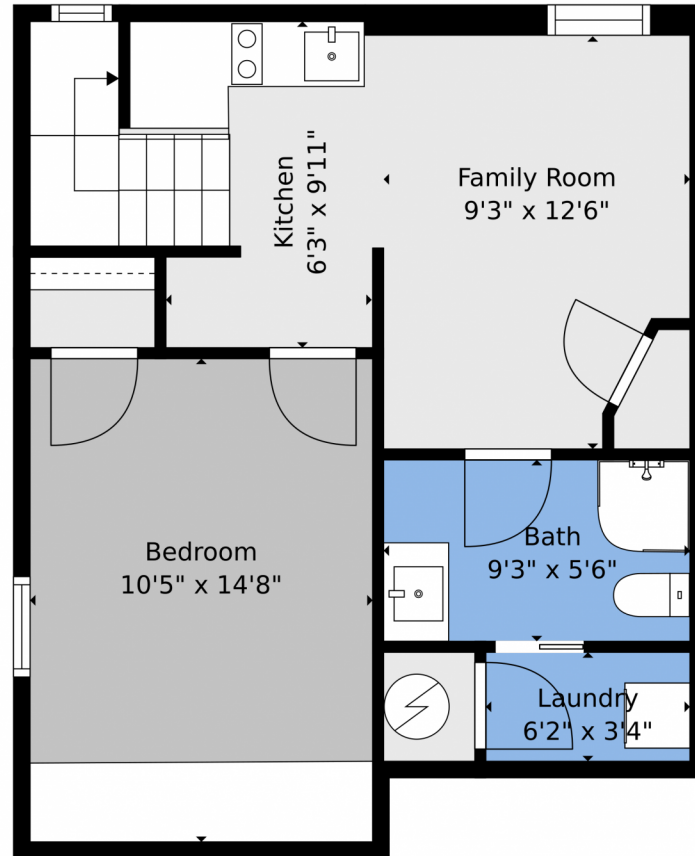

TOTAL: 1431 sq. ft
1st floor: 453 sq. ft, 2nd floor: 978 sq. ft
EXCLUDED AREAS: UNDEFINED: 16 sq. ft, PORCH: 135 sq. ft, DECK: 209 sq. ft,
FIREPLACE: 10 sq. ft, WALLS: 114 sq. ft

Disclaimer: Sizes and Dimensions are Approximate, Actual May Vary.

Taylor Haas
303-665-7368
taylorh@coloradorpm.com
<https://www.coloradorpm.com/available-rental-properties-denver>