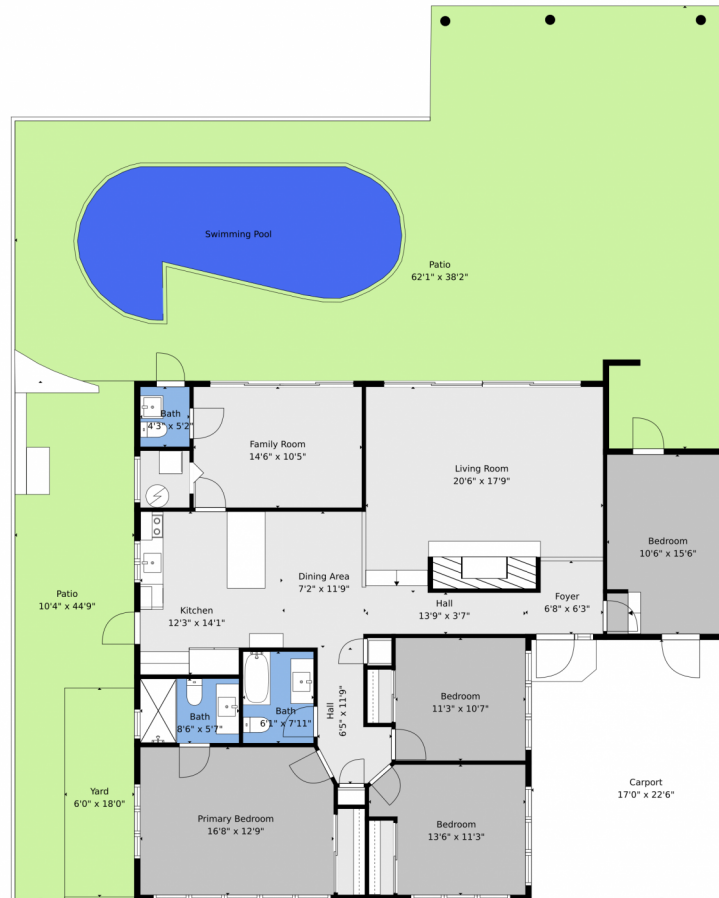

441 Southeast 14th Avenue  
 Pompano Beach, FL 33060  
 COMMUNITY: Snug Harbor

 Single Family

 2000 SQFT

 3 Beds

 2 Baths

**Rachael Barach**  
 954-815-1418  
 rachael@rachaelbarach.com  
<https://www.therachaelbarachgroup.com/>

Floor Plan Created By V1photos.com, Measurements Deamed Highly Reliable, But Not Guaranteed.

Disclaimer: Sizes and Dimensions are Approximate, Actual May Vary.

**Rachael Barach**  
954-815-1418  
rachael@rachaelbarach.com  
<https://www.therachaelbarachgroup.com/>