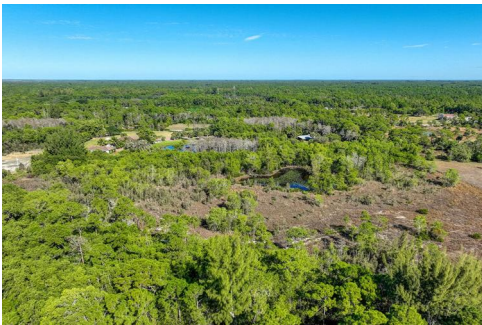

12333 142nd Court North  
West Palm Beach, FL 33418

Vacant Land

10.55 Acre

**Brittany Dunkley**  
786-343-2805  
realtyplugged@gmail.com

Scan code  
for more  
property  
details