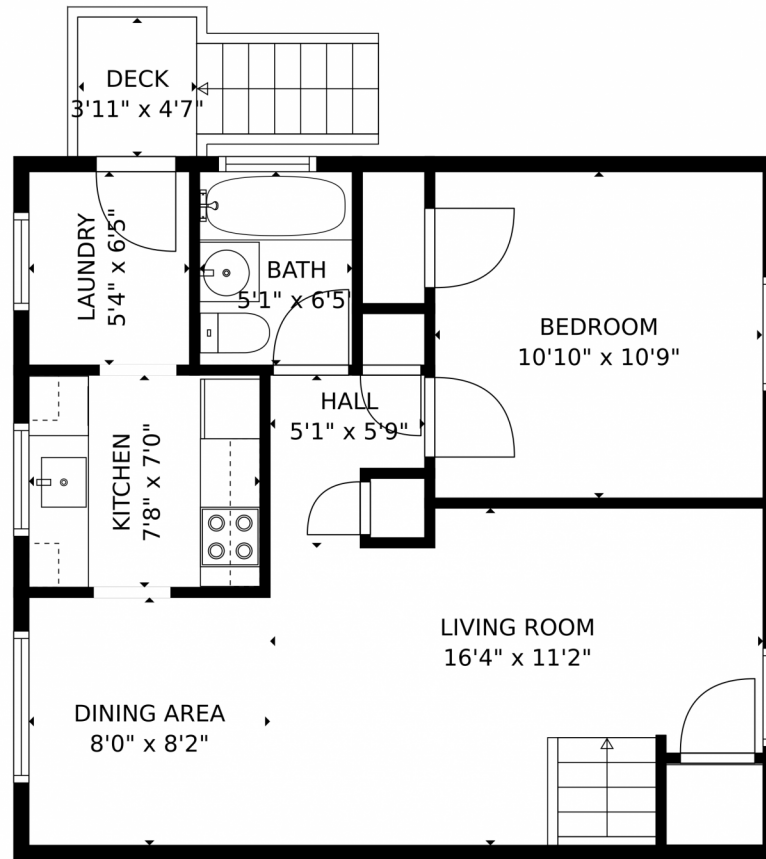

TOTAL: 577 sq. ft
BELOW GRADE: 37 sq. ft, 1st floor: 540 sq. ft
EXCLUDED AREAS: PORCH: 121 sq. ft, DECK: 36 sq. ft, WALLS: 59 sq. ft

Disclaimer: Sizes and Dimensions are Approximate, Actual May Vary.

Taylor Haas
303-665-7368
taylorh@coloradorpm.com
<https://www.coloradorpm.com/available-rental-properties-denver>