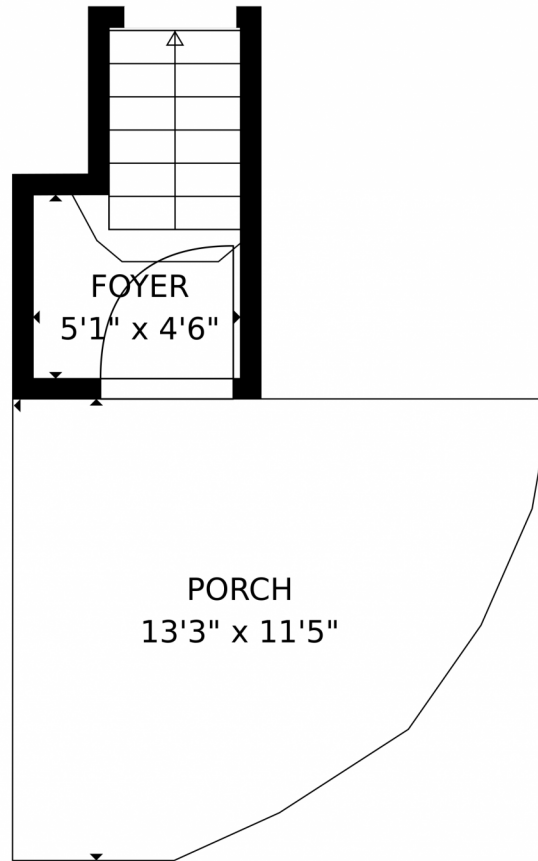

TOTAL: 577 sq. ft
BELOW GRADE: 37 sq. ft, 1st floor: 540 sq. ft
EXCLUDED AREAS: PORCH: 121 sq. ft, DECK: 36 sq. ft, WALLS: 59 sq. ft

Disclaimer: Sizes and Dimensions are Approximate, Actual May Vary.

Taylor Haas
303-665-7368
taylorh@coloradorpm.com
<https://www.coloradorpm.com/available-rental-properties-denver>