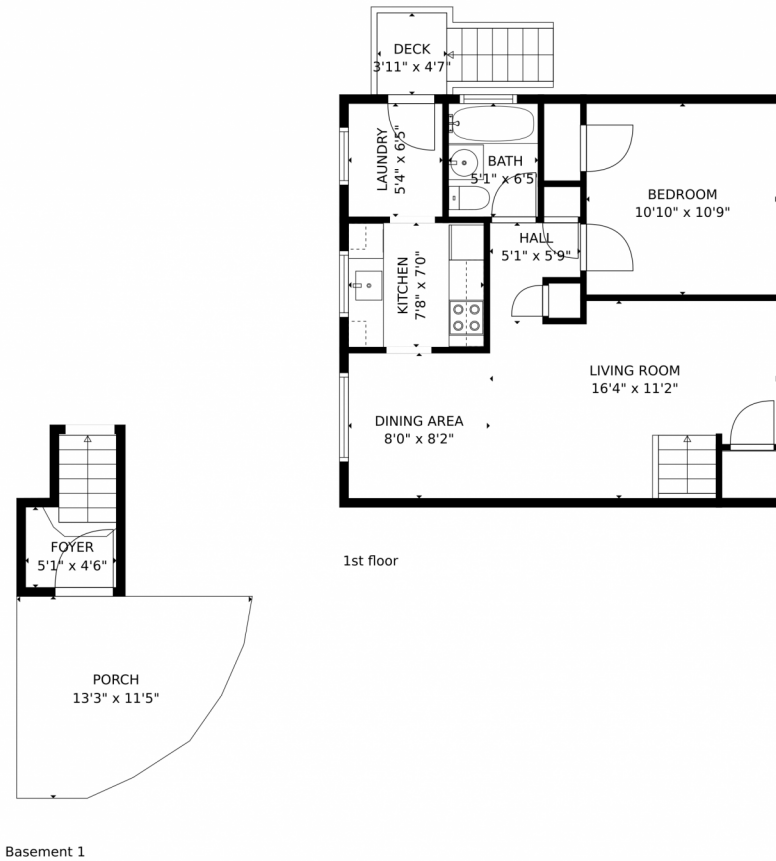

1201 Brentwood Street, Lakewood, CO 80214 – All Levels

TOTAL: 577 sq. ft
BELOW GRADE: 37 sq. ft, 1st floor: 540 sq. ft
EXCLUDED AREAS: PORCH: 121 sq. ft, DECK: 36 sq. ft, WALLS: 59 sq. ft

Disclaimer: Sizes and Dimensions are Approximate, Actual May Vary.

Taylor Haas
303-665-7368
taylorh@coloradorpm.com
<https://www.coloradorpm.com/available-rental-properties-denver>