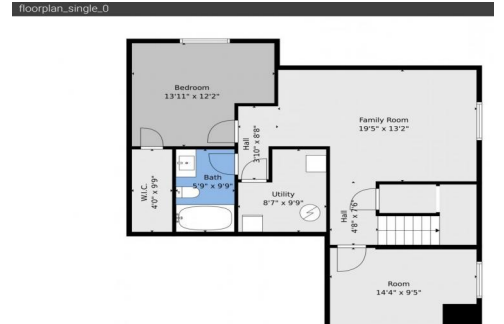

Don't miss this one!

-  Single Family
-  3222 SQFT
-  4 Beds
-  3/1 Baths
-  2 Car
-  0.12 Acre

PROPERTY DETAILS

Welcome to 1467 Morningview Lane in The Meadows of Castle Rock. This inviting home features 4 bedrooms and 3.5 baths, perfect for comfortable living and entertaining. The main level boasts an open layout connecting the kitchen, living, and dining areas. Upstairs, find spacious bedrooms with walk-in closets, including a primary suite with a private bath. The upstairs laundry adds convenience. The finished basement offers a media room, an additional bedroom, and a versatile bonus room for your needs. Enjoy the backyard with a stamped concrete patio, built-in outdoor kitchen, and Ozone WindRiver Spa for relaxation. Located near parks, trails, pools, and top-rated schools, this home is a wonderful place to create lasting memories. Come see it!