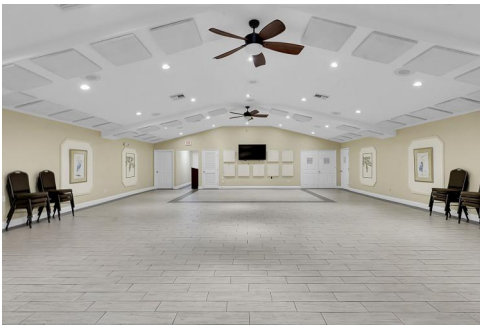

468 Long Bow Court  
Royal Palm Beach, FL 33411

floorplan\_single\_0

Villa

1200 SQFT

2 Beds

2 Baths

**Matt Smith**  
954-632-7344  
matt@sflrealtysource.com

**TOTAL: 1264 sq. ft**  
FLOOR 1: 1264 sq. ft  
EXCLUDED AREAS: SCREENED PORCH: 104 sq. ft, PORCH: 135 sq. ft, WALLS: 97 sq. ft  
Floor Plan Created By V1photos.com, Measurements Deamed Highly Reliable But Not Guaranteed.