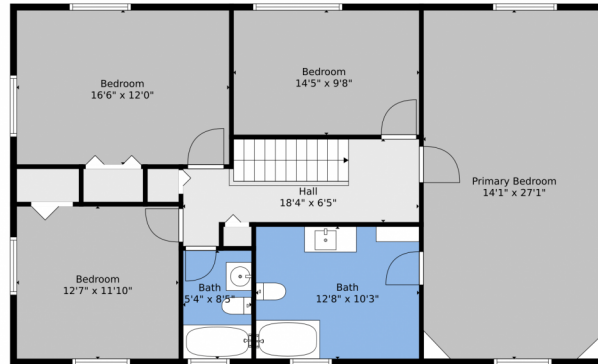

Floor Plan Created By V1photos.com, Measurements Deamed Highly Reliable, But Not Guaranteed.

Disclaimer: Sizes and Dimensions are Approximate, Actual May Vary.

**Rachael Barach**  
954-815-1418  
rachael@rachaelbarach.com  
<https://www.therachaelbarachgroup.com/>

Scan code  
for more  
property  
details

1201 Old Hiatus Road, Plantation, FL 33323 – 2nd Level

Floor Plan Created By V1photos.com, Measurements Deamed Highly Reliable, But Not Guaranteed.

Disclaimer: Sizes and Dimensions are Approximate, Actual May Vary.

# 1201 Old Hiatus Road, Plantation, FL 33323 – All Levels

Floor 2

Floor 1

Floor Plan Created By V1photos.com, Measurements Deamed Highly Reliable, But Not Guaranteed.

Disclaimer: Sizes and Dimensions are Approximate, Actual May Vary.