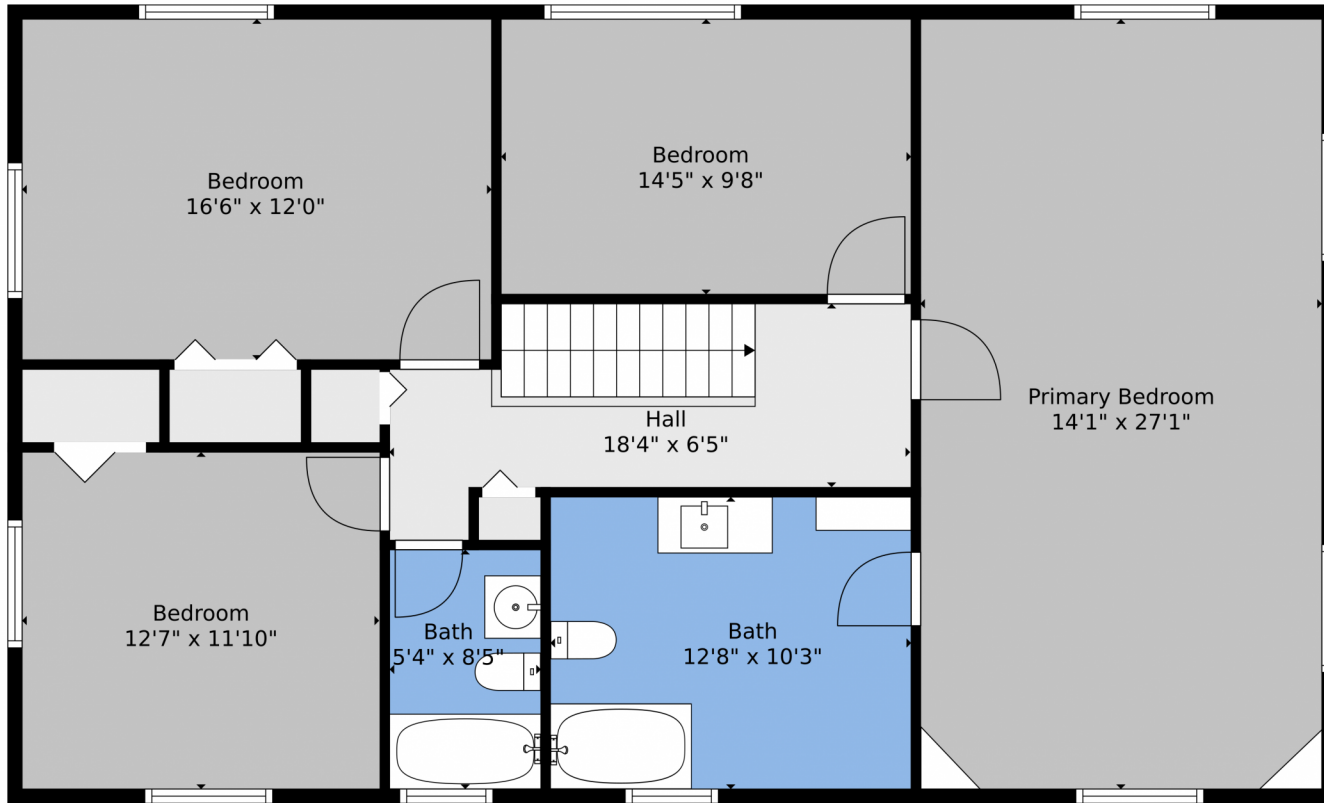

Floor Plan Created By V1photos.com, Measurements Deamed Highly Reliable, But Not Guaranteed.

Disclaimer: Sizes and Dimensions are Approximate, Actual May Vary.

**Rachael Barach**  
954-815-1418  
rachael@rachaelbarach.com  
<https://www.therachaelbarachgroup.com/>

Scan code  
for more  
property  
details

1201 Old Hiatus Road, Plantation, FL 33323 – 2nd Level

Floor Plan Created By V1photos.com, Measurements Deamed Highly Reliable, But Not Guaranteed.

Disclaimer: Sizes and Dimensions are Approximate, Actual May Vary.

# 1201 Old Hiatus Road, Plantation, FL 33323 – All Levels

Floor 2

Floor 1

Floor Plan Created By V1photos.com, Measurements Deamed Highly Reliable, But Not Guaranteed.

Disclaimer: Sizes and Dimensions are Approximate, Actual May Vary.