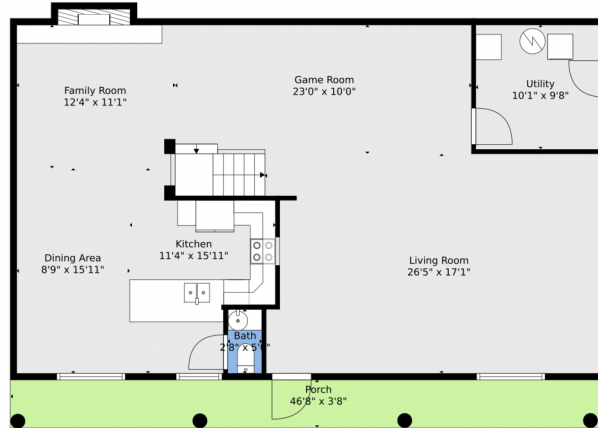

Floor Plan Created By V1photos.com, Measurements Deamed Highly Reliable, But Not Guaranteed.

Disclaimer: Sizes and Dimensions are Approximate, Actual May Vary.

**Rachael Barach**  
954-815-1418  
rachael@rachaelbarach.com  
<https://www.therachaelbarachgroup.com/>

Scan code  
for more  
property  
details

1201 Old Hiatus Road, Plantation, FL 33323 – 2nd Level

Floor Plan Created By V1photos.com, Measurements Deamed Highly Reliable, But Not Guaranteed.

Disclaimer: Sizes and Dimensions are Approximate, Actual May Vary.

# 1201 Old Hiatus Road, Plantation, FL 33323 – All Levels

Floor 2

Floor 1

Floor Plan Created By V1photos.com, Measurements Deamed Highly Reliable, But Not Guaranteed.

Disclaimer: Sizes and Dimensions are Approximate, Actual May Vary.