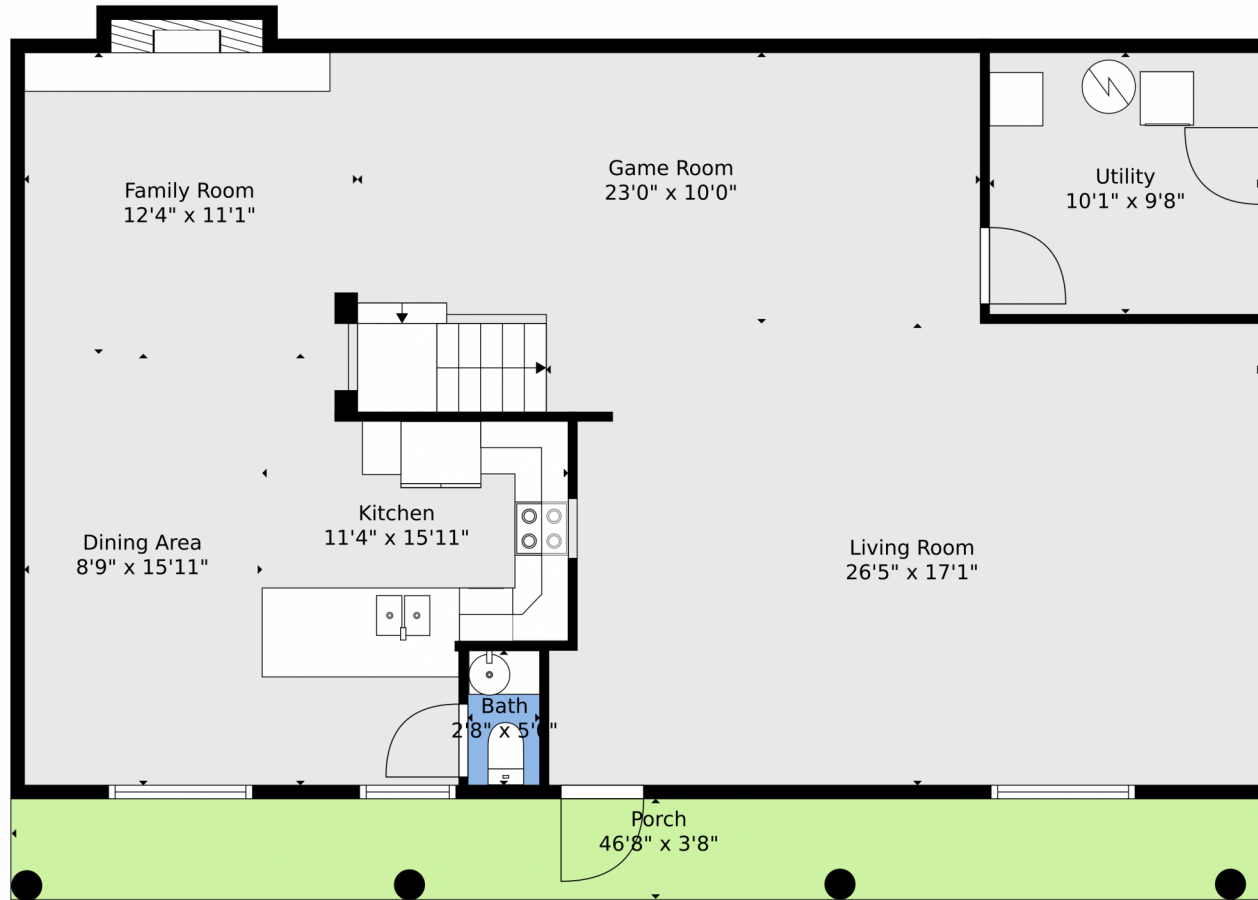

1201 Old Hiatus Road  
 Plantation, FL 33323  
 COMMUNITY: Plantation Acres

 Single Family

 2000 SQFT

 4 Beds

 2 Baths

**Rachael Barach**  
 954-815-1418  
 rachael@rachaelbarach.com  
<https://www.therachaelbarachgroup.com/>

Floor Plan Created By V1photos.com, Measurements Deamed Highly Reliable, But Not Guaranteed.

Disclaimer: Sizes and Dimensions are Approximate, Actual May Vary.

**Rachael Barach**  
954-815-1418  
rachael@rachaelbarach.com  
<https://www.therachaelbarachgroup.com/>

Scan code  
for more  
property  
details

1201 Old Hiatus Road, Plantation, FL 33323 – 2nd Level

Floor Plan Created By V1photos.com, Measurements Deamed Highly Reliable, But Not Guaranteed.

Disclaimer: Sizes and Dimensions are Approximate, Actual May Vary.

# 1201 Old Hiatus Road, Plantation, FL 33323 – All Levels

Floor 2

Floor 1

Floor Plan Created By V1photos.com, Measurements Deamed Highly Reliable, But Not Guaranteed.

Disclaimer: Sizes and Dimensions are Approximate, Actual May Vary.