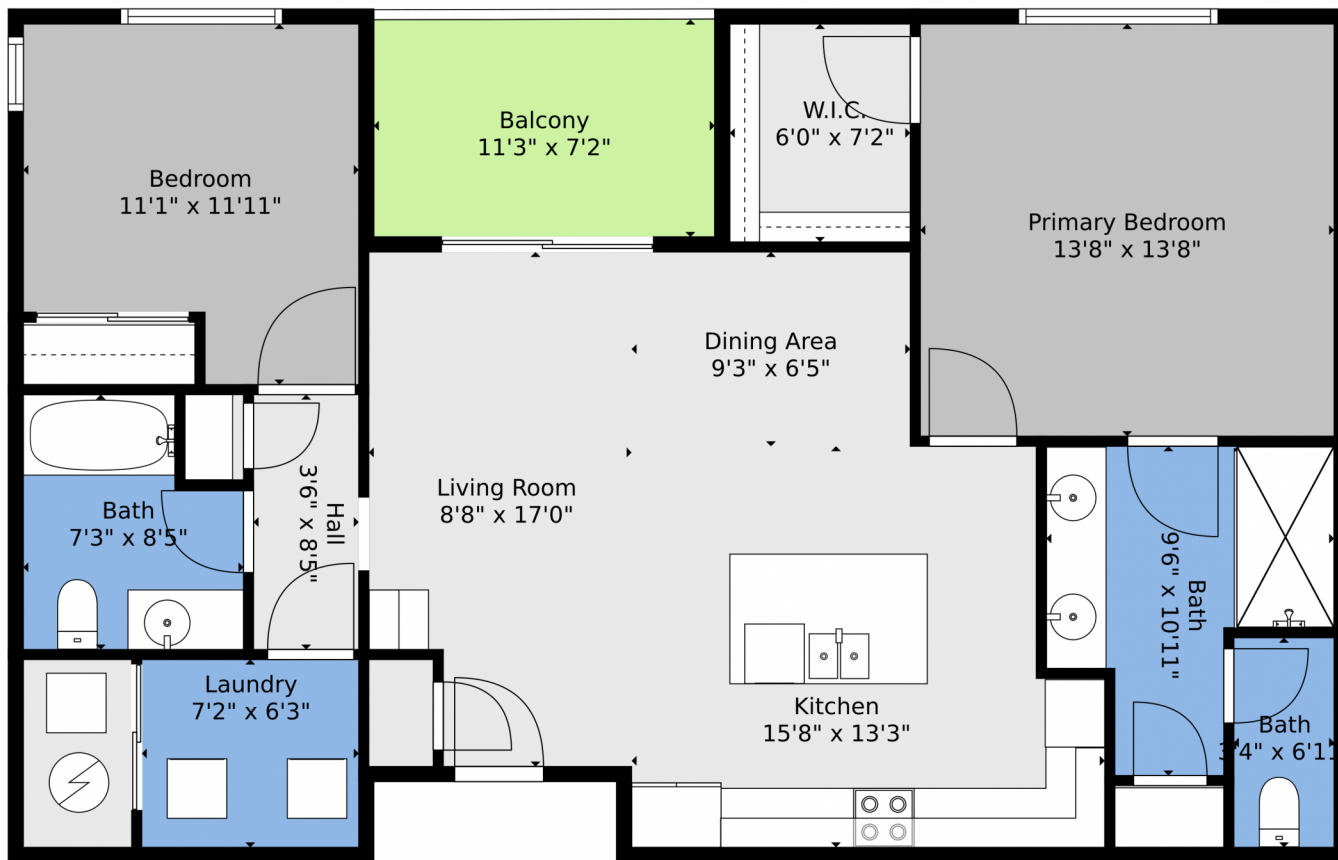

9283 Twenty Mile Road #1407, Parker, CO 80134 – Main

TOTAL: 1063 sq. ft
FLOOR 1: 1063 sq. ft
EXCLUDED AREAS: BALCONY: 81 sq. ft
WALLS: 82 sq. ft

Disclaimer: Sizes and Dimensions are Approximate, Actual May Vary.

Taylor Haas
303-665-7368
taylorh@coloradorpm.com
<https://www.coloradorpm.com/available-rental-properties-denver>

Scan code
for more
property
details