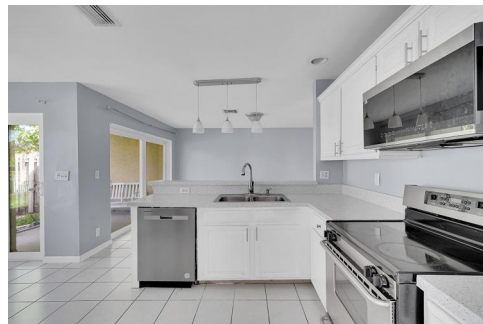

2865 Northwest 68th Lane
 Margate, FL 33063
 COMMUNITY: Coral Lakes Estate Phase II

Single Family

2036 SQFT

0.15 Acre

Donna Louis
 954-240-0844
 donna@luxe-hausco.com
<https://luxe-hausco.com/>

Mishka Clarke
 954-655-0294
 mishkaclarke.realty@gmail.com