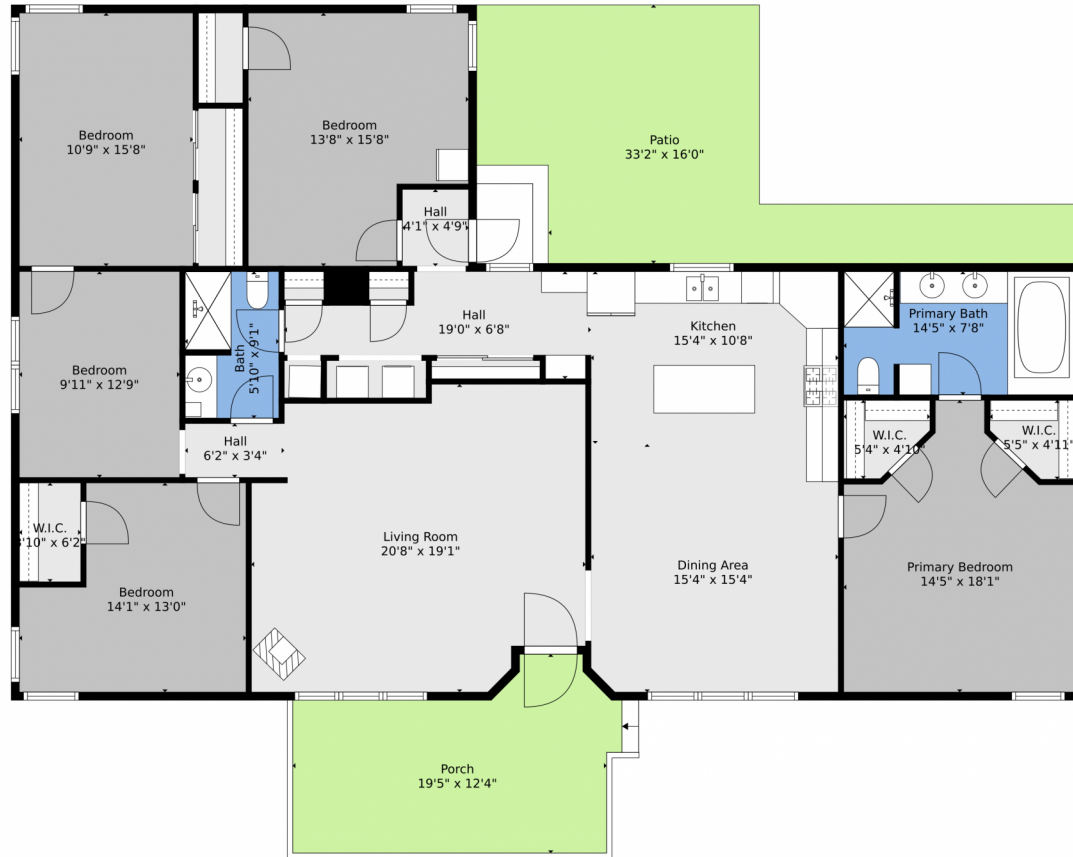

8555 Converse Road, Bennett, CO 80102 – Main

TOTAL: 2135 sq. ft
FLOOR 1: 2135 sq. ft
EXCLUDED AREAS: PATIO: 354 sq. ft, PORCH: 206 sq. ft
WALLS: 109 sq. ft

Disclaimer: Sizes and Dimensions are Approximate, Actual May Vary.

Eric Hart
303-818-9951
eric@homeandlandrealty.net