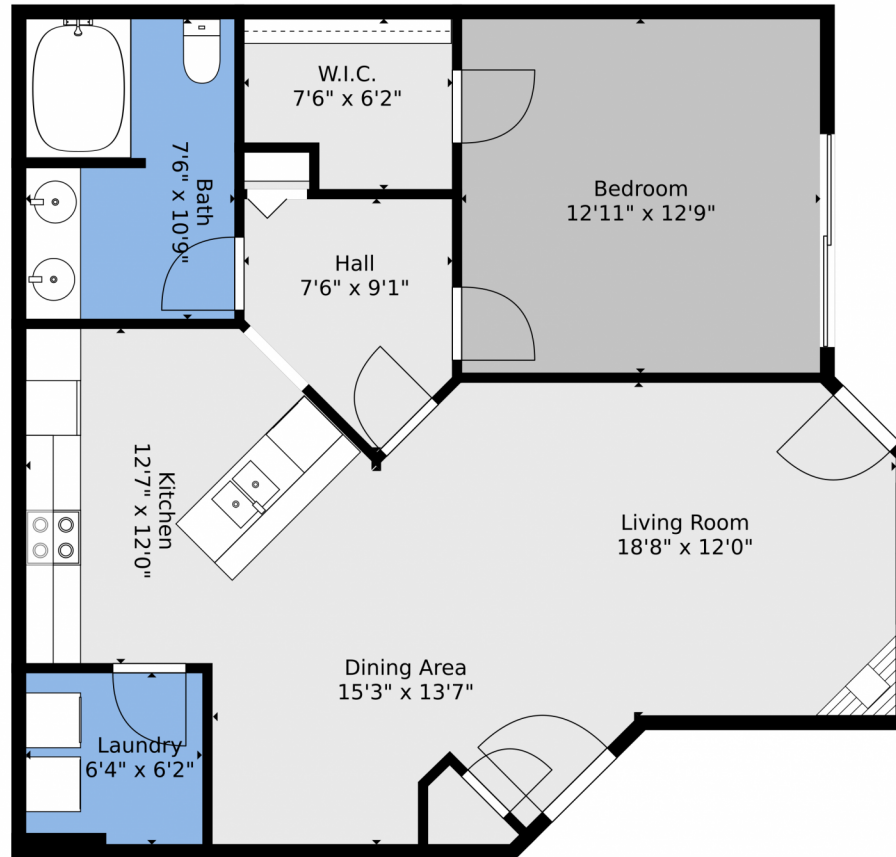

TOTAL: 835 sq. ft
FLOOR 1: 835 sq. ft

Disclaimer: Sizes and Dimensions are Approximate, Actual May Vary.

Taylor Haas

303-665-7368

taylorh@coloradorpm.com

<https://www.coloradorpm.com/available-rental-properties-denver>

Scan code
for more
property
details