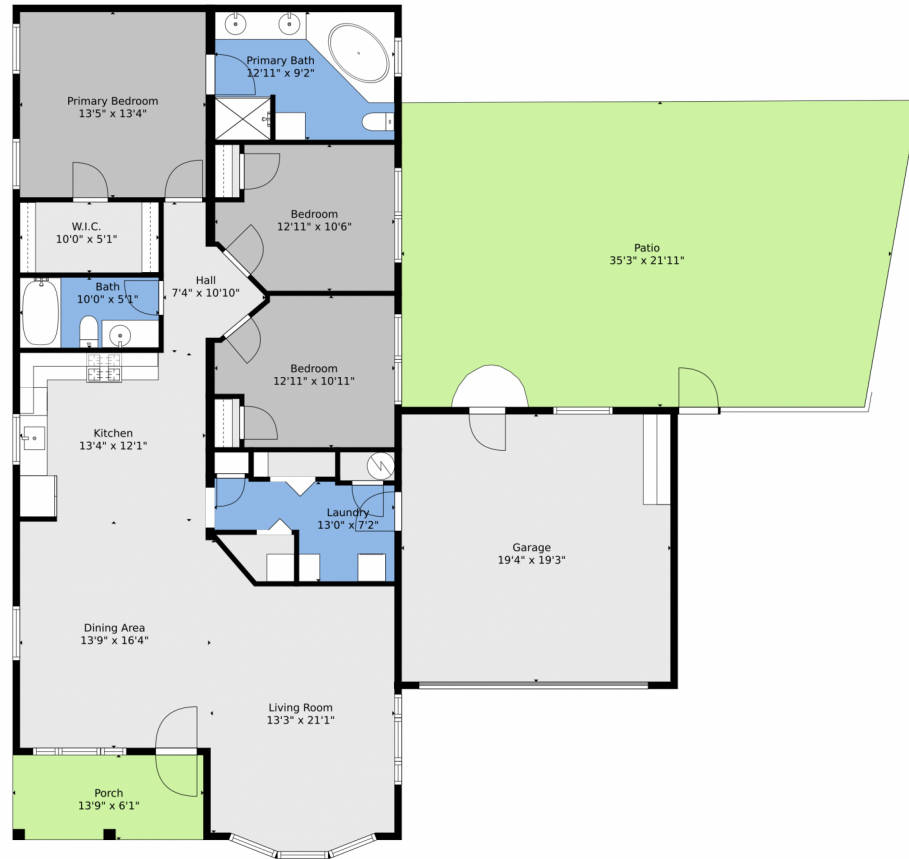

243 Cherokee Court, Lochbuie, CO 80603 – Main

TOTAL: 1517 sq. ft
FLOOR 1: 1517 sq. ft
EXCLUDED AREAS: PORCH: 84 sq. ft, PATIO: 775 sq. ft, GARAGE: 373 sq. ft
WALLS: 118 sq. ft

Disclaimer: Sizes and Dimensions are Approximate, Actual May Vary.

Julio Quezada
720-882-3970
julio@thepristineproperties.com

Scan code
for more
property
details