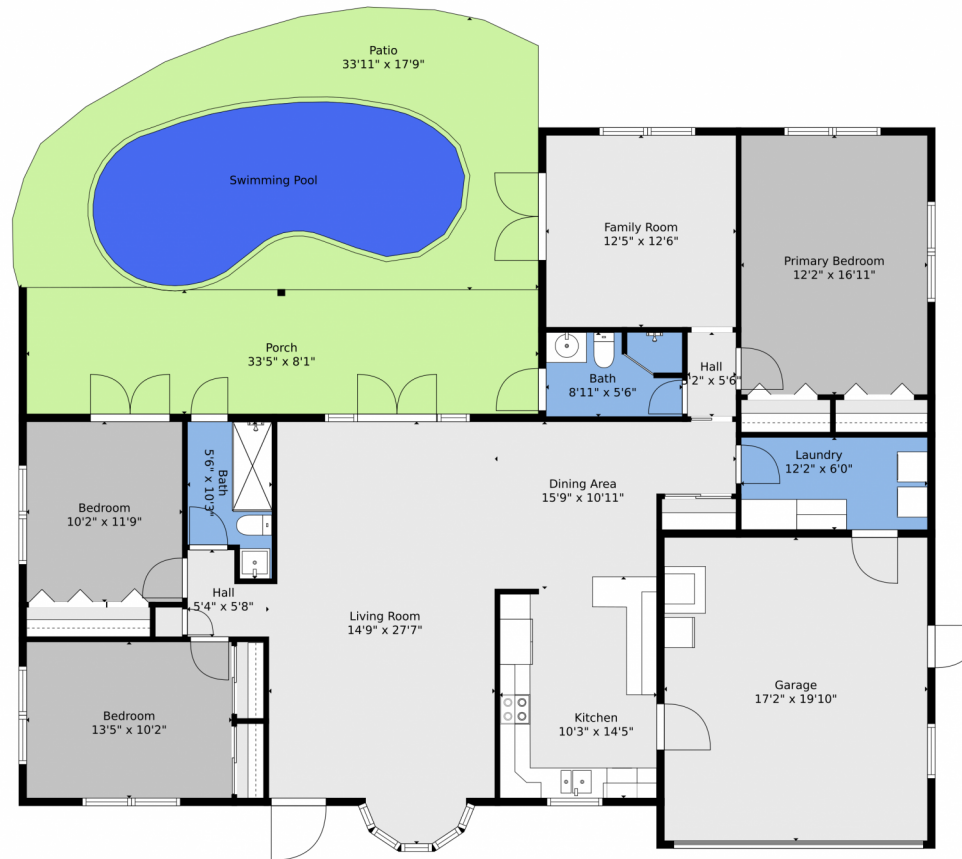

floorplan\_single\_0

Single Family

1700 SQFT

3 Beds

2 Baths

2 Car

**Matt Smith**  
 954-632-7344  
 matt@sflrealtysource.com

**TOTAL: 1617 sq. ft**  
FLOOR 1: 1617 sq. ft  
EXCLUDED AREAS: PATIO: 324 sq. ft, PORCH: 272 sq. ft, GARAGE: 340 sq. ft  
Floor Plan Created By V1photos.com, Measurements Deamed Highly Reliable But Not Guaranteed.