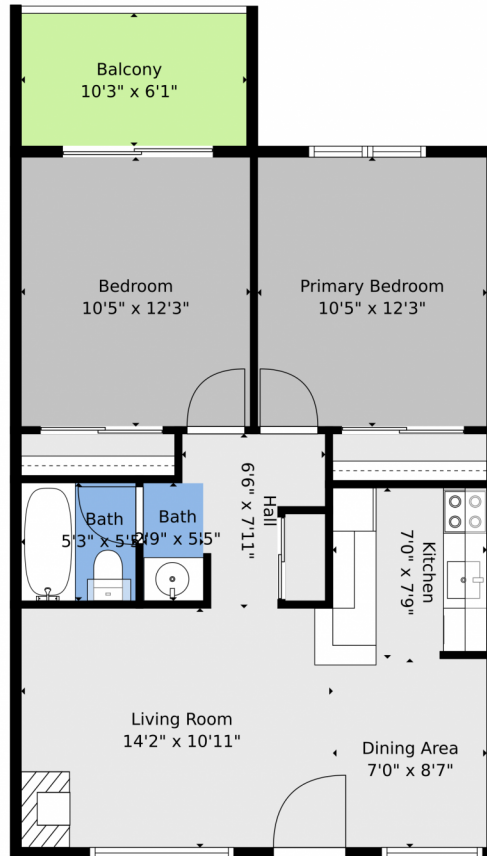

TOTAL: 666 sq. ft
FLOOR 1: 666 sq. ft
EXCLUDED AREAS: BALCONY: 62 sq. ft

Disclaimer: Sizes and Dimensions are Approximate, Actual May Vary.

Taylor Haas
303-665-7368
taylorh@coloradorpm.com
<https://www.coloradorpm.com/available-rental-properties-denver>

Scan code
for more
property
details