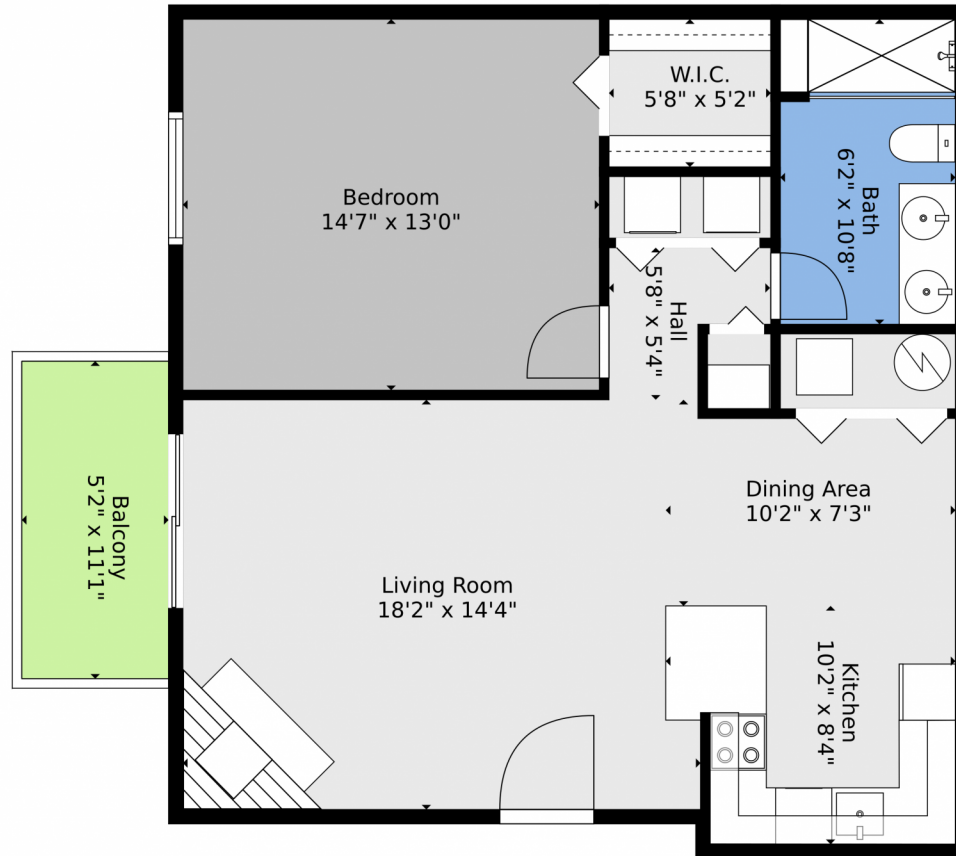

TOTAL: 760 sq. ft
FLOOR 1: 760 sq. ft
EXCLUDED AREAS: BALCONY: 57 sq. ft

Disclaimer: Sizes and Dimensions are Approximate, Actual May Vary.

Joey Hoiescu
619-806-7014
joey@luxdenver.com
<https://www.thepropertysomm.com>

Scan code
for more
property
details