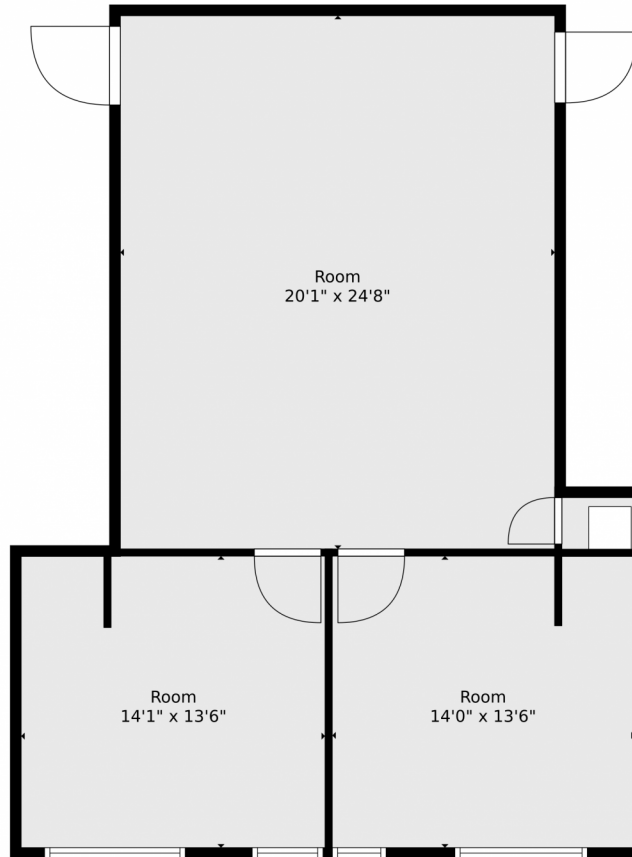

TOTAL: 889 sq. ft
FLOOR 1: 889 sq. ft
EXCLUDED AREAS: UNDEFINED: 8 sq. ft

Disclaimer: Sizes and Dimensions are Approximate, Actual May Vary.

Andrew Hulik
561-839-0371
ahulik@sispropfl.com