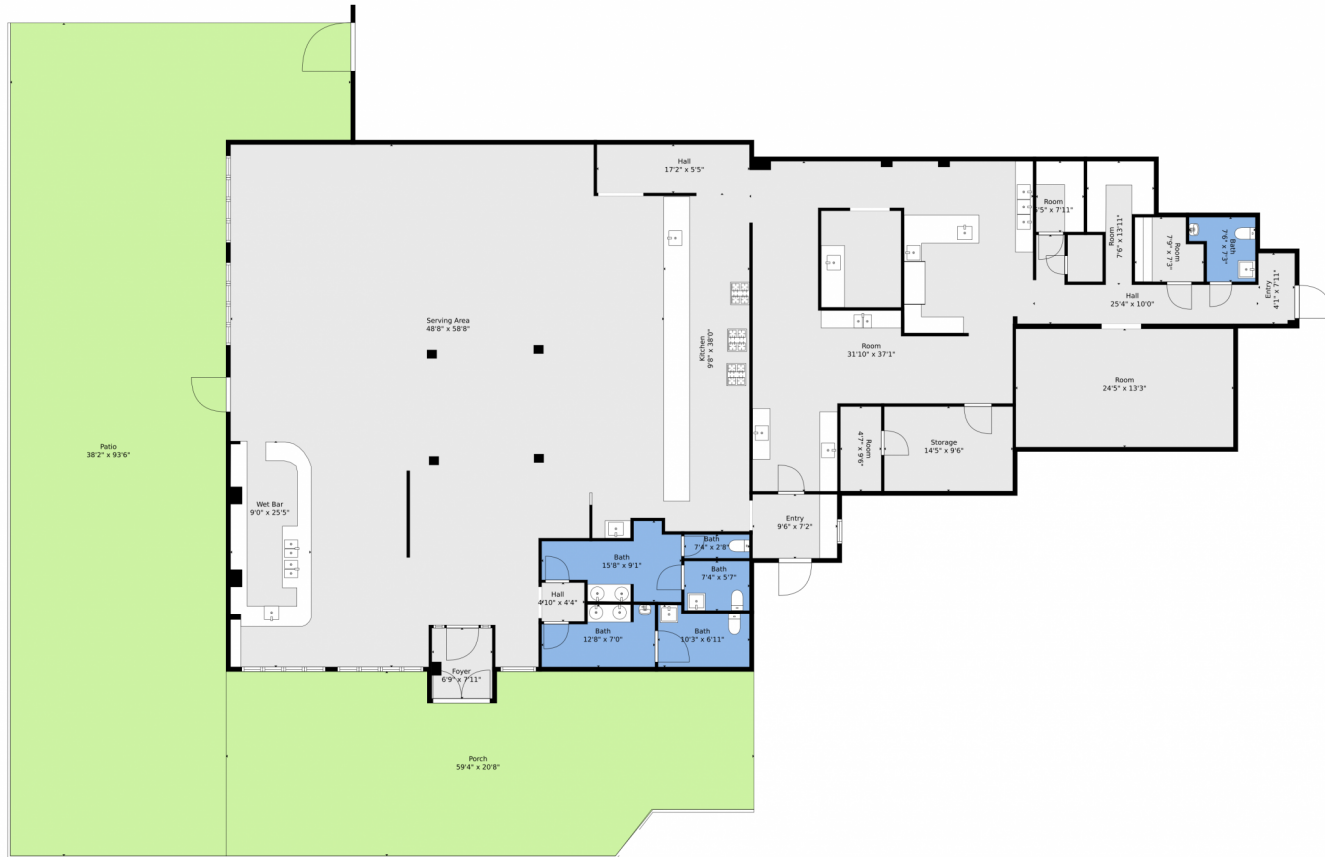

Commercial

5921 SQFT

**Andrew Hulik**  
561-839-0371  
ahulik@sispropfl.com

Scan code  
for more  
property  
details

**TOTAL: 5281 sq. ft**  
FLOOR 1: 5281 sq. ft  
EXCLUDED AREAS: STORAGE: 137 sq. ft, PATIO: 2453 sq. ft, PORCH: 1132 sq. ft  
Floor Plan Created By V1photos.com, Measurements Deamed Highly Reliable But Not Guaranteed.

Disclaimer: Sizes and Dimensions are Approximate, Actual May Vary.

**Andrew Hulik**  
561-839-0371  
ahulik@sispropfl.com

**TOTAL: 889 sq. ft**  
FLOOR 1: 889 sq. ft  
EXCLUDED AREAS: UNDEFINED: 8 sq. ft