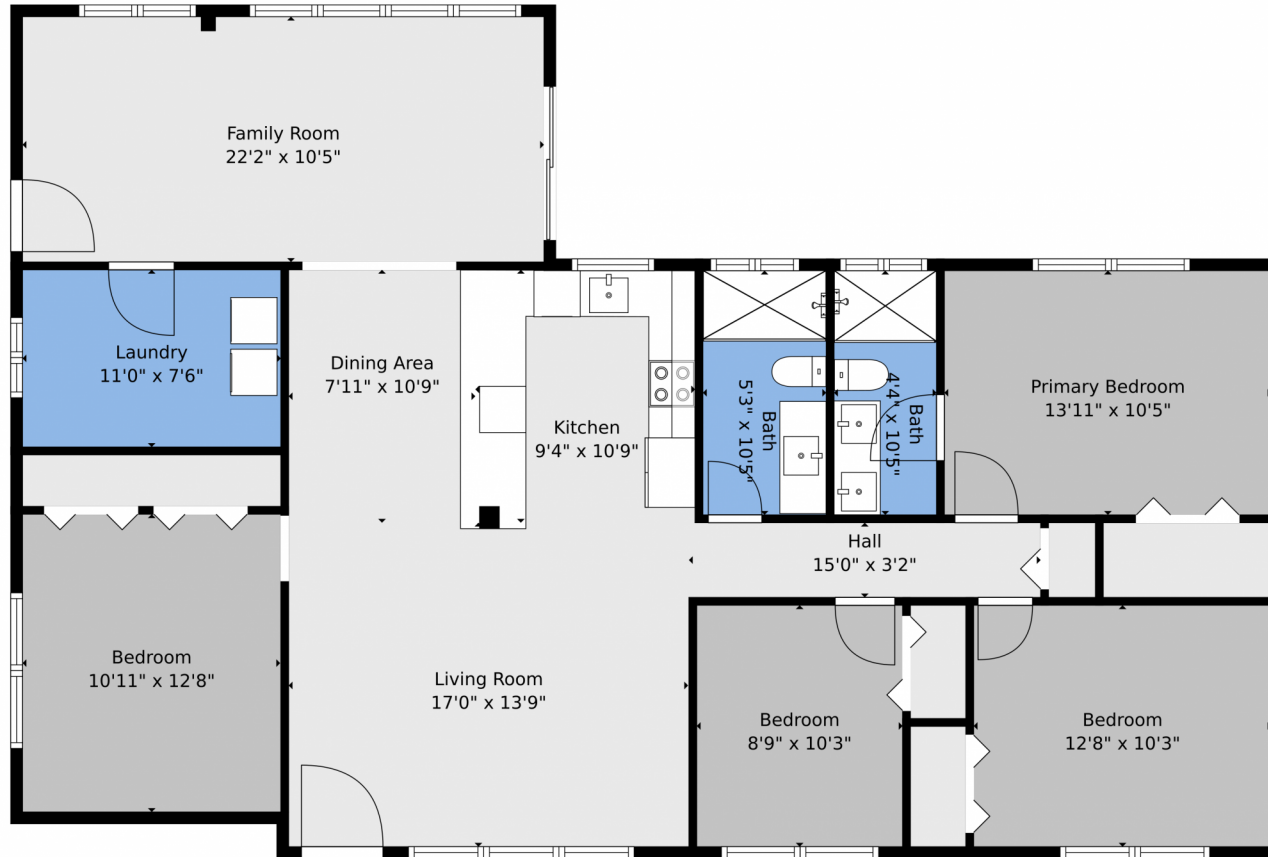

121 Northwest 35th Street, Oakland Park, FL 33309 – Main

TOTAL: 1527 sq. ft
FLOOR 1: 1527 sq. ft

Disclaimer: Sizes and Dimensions are Approximate, Actual May Vary.

Rafael Carrero
954-865-6690
rafaelcarrero@kw.com