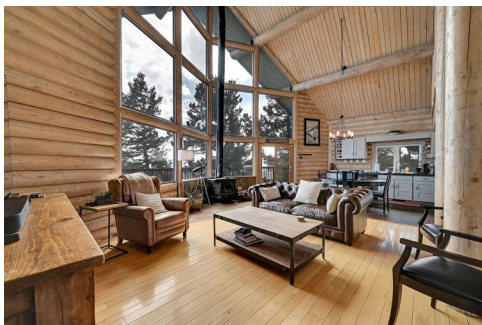

30851 Pike View Drive
Conifer, CO 80433

 Single Family  1723 SQFT  3 Beds  3 Baths  2 Car  39.92 Acre

Leigh Ann Jordan
303-903-2371
leigh@manorhousepropertiescolorado.com