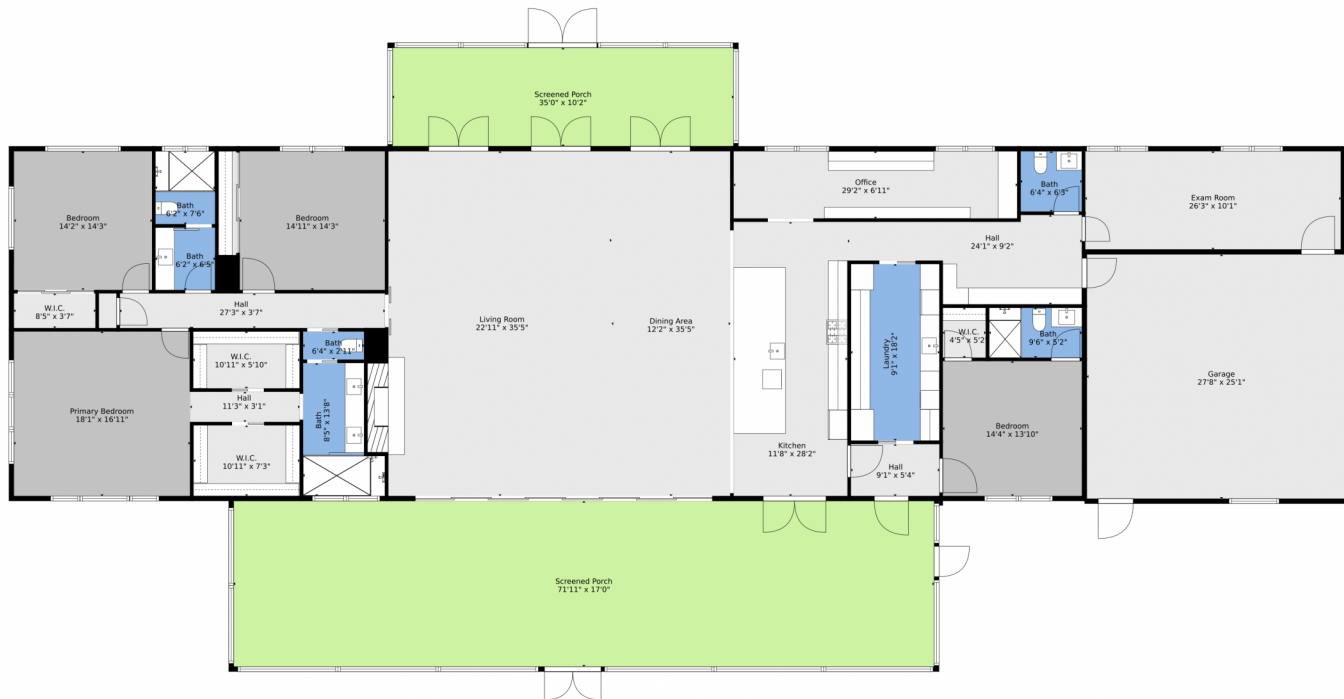

floorplan\_single\_0

 Single Family

 4000 SQFT

 4 Beds

 3 Baths

 2 Car

**Burt Hogan**  
772-985-4281  
hogansells@gmail.com

**TOTAL: 4157 sq. ft**  
FLOOR 1: 4157 sq. ft  
EXCLUDED AREAS: SCREENED PORCH: 1580 sq. ft, GARAGE: 694 sq. ft  
Floor Plan Created By V1photos.com, Measurements Deamed Highly Reliable But Not Guaranteed.