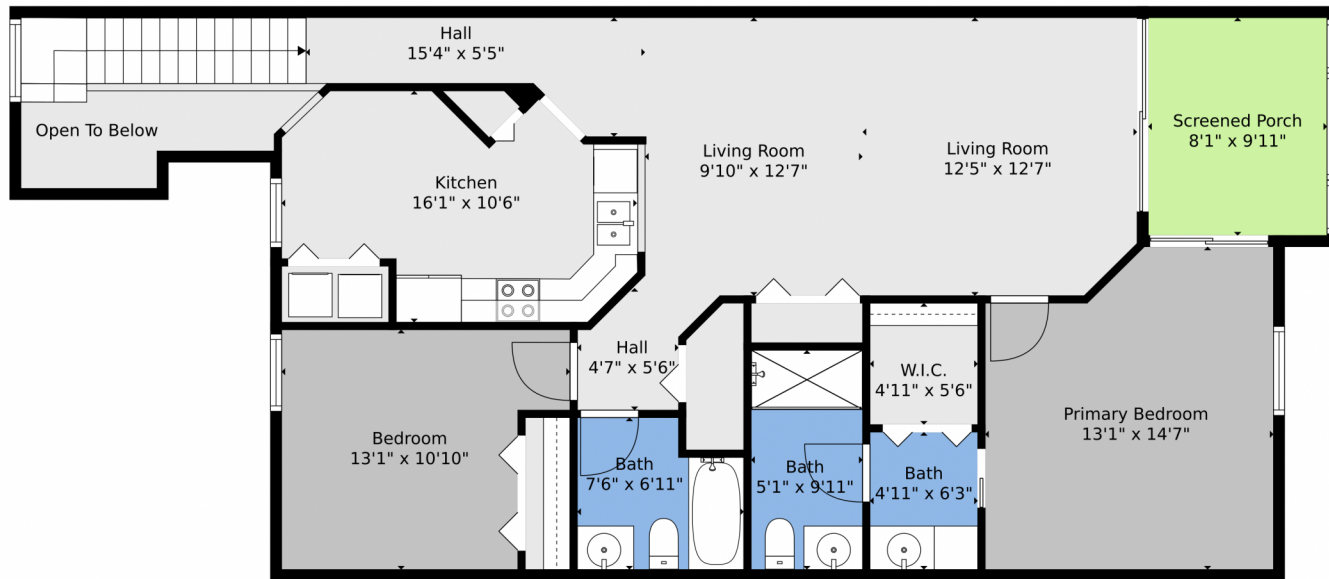

6230 North Mirror Lake Drive 540  
Sebastian, FL 32958

 Single Family

 1105 SQFT

 2 Beds

 2 Baths

**Jason M Coley**  
772-201-5229  
jason@teamcoley.com  
<https://teamcoley.asrefl.com/>

Scan code  
for more  
property  
details

Floor Plan Created By V1photos.com, Measurements Deamed Highly Reliable, But Not Guaranteed.

Disclaimer: Sizes and Dimensions are Approximate, Actual May Vary.

**Jason M Coley**  
772-201-5229  
jason@teamcoley.com  
<https://teamcoley.asrefl.com/>

Scan code  
for more  
property  
details

Floor Plan Created By V1photos.com, Measurements Deamed Highly Reliable, But Not Guaranteed.

Disclaimer: Sizes and Dimensions are Approximate, Actual May Vary.

**Jason M Coley**  
772-201-5229  
jason@teamcoley.com  
<https://teamcoley.asrefl.com/>

Floor 2

Floor 1

Floor Plan Created By V1photos.com, Measurements Deamed Highly Reliable, But Not Guaranteed.

Disclaimer: Sizes and Dimensions are Approximate, Actual May Vary.

**Jason M Coley**  
772-201-5229  
jason@teamcoley.com  
<https://teamcoley.asrefl.com/>