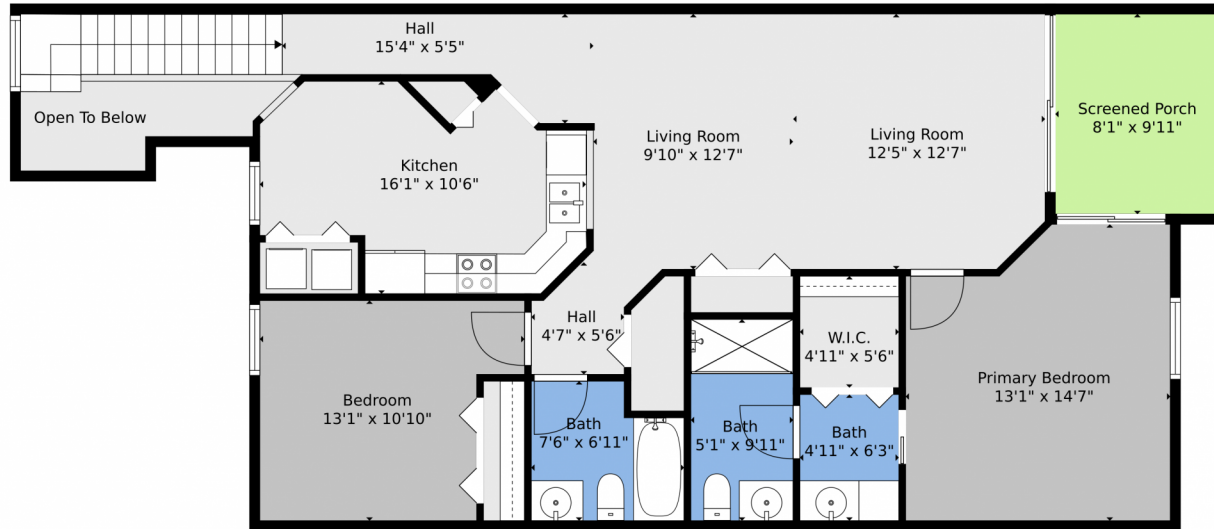

6230 North Mirror Lake Drive 540  
Sebastian, FL 32958

 Single Family

 1105 SQFT

 2 Beds

 2 Baths

**Jason M Coley**  
772-201-5229  
jason@teamcoley.com  
<https://teamcoley.asrefl.com/>

Scan code  
for more  
property  
details

Floor Plan Created By V1photos.com, Measurements Deamed Highly Reliable, But Not Guaranteed.

Disclaimer: Sizes and Dimensions are Approximate, Actual May Vary.

**Jason M Coley**  
772-201-5229  
jason@teamcoley.com  
<https://teamcoley.asrefl.com/>

Scan code  
for more  
property  
details

Floor Plan Created By V1photos.com, Measurements Deamed Highly Reliable, But Not Guaranteed.

Disclaimer: Sizes and Dimensions are Approximate, Actual May Vary.

**Jason M Coley**  
772-201-5229  
jason@teamcoley.com  
<https://teamcoley.asrefl.com/>

Floor 2

Floor 1

Floor Plan Created By V1photos.com, Measurements Deamed Highly Reliable, But Not Guaranteed.

Disclaimer: Sizes and Dimensions are Approximate, Actual May Vary.

**Jason M Coley**  
772-201-5229  
jason@teamcoley.com  
<https://teamcoley.asrefl.com/>