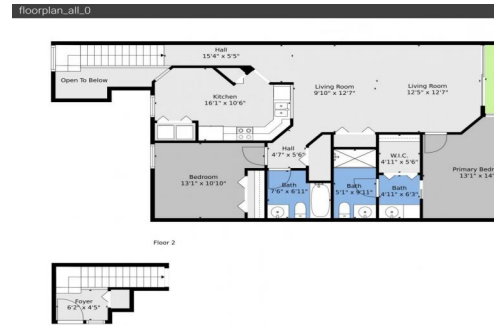

6230 North Mirror Lake Drive 540  
Sebastian, FL 32958

 Single Family

 1105 SQFT

 2 Beds

 2 Baths

**Jason M Coley**  
772-201-5229  
jason@teamcoley.com  
<https://teamcoley.asrefl.com/>

Scan code  
for more  
property  
details

Floor Plan Created By V1photos.com, Measurements Deamed Highly Reliable, But Not Guaranteed.

Disclaimer: Sizes and Dimensions are Approximate, Actual May Vary.

**Jason M Coley**  
772-201-5229  
jason@teamcoley.com  
<https://teamcoley.asrefl.com/>

Scan code  
for more  
property  
details

Floor Plan Created By V1photos.com, Measurements Deamed Highly Reliable, But Not Guaranteed.

Disclaimer: Sizes and Dimensions are Approximate, Actual May Vary.

**Jason M Coley**  
772-201-5229  
jason@teamcoley.com  
<https://teamcoley.asrefl.com/>

Floor 2

Floor 1

Floor Plan Created By V1photos.com, Measurements Deamed Highly Reliable, But Not Guaranteed.

Disclaimer: Sizes and Dimensions are Approximate, Actual May Vary.

**Jason M Coley**  
772-201-5229  
jason@teamcoley.com  
<https://teamcoley.asrefl.com/>