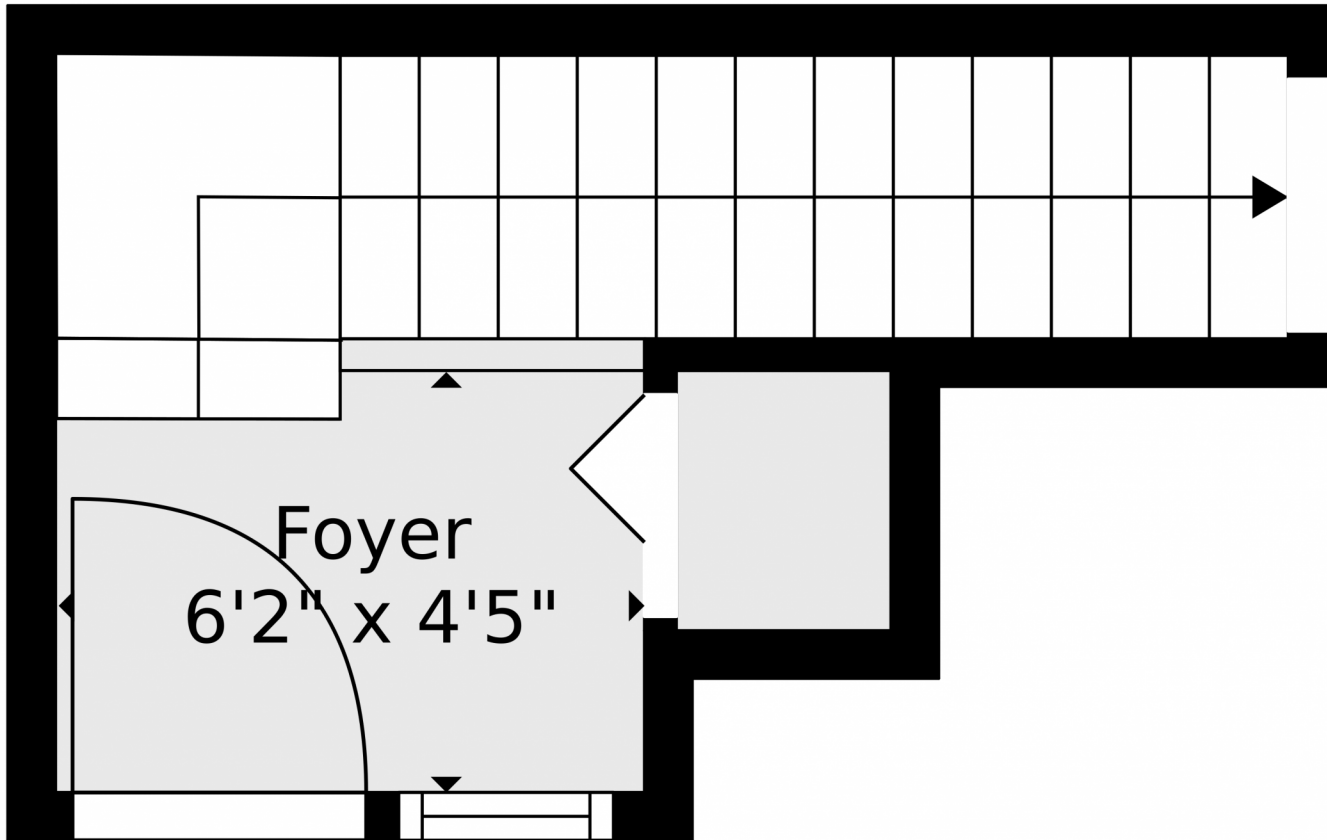

6230 North Mirror Lake Drive 540  
Sebastian, FL 32958

 Single Family

 1105 SQFT

 2 Beds

 2 Baths

**Jason M Coley**  
772-201-5229  
jason@teamcoley.com  
<https://teamcoley.asrefl.com/>

Scan code  
for more  
property  
details

Floor Plan Created By V1photos.com, Measurements Deamed Highly Reliable, But Not Guaranteed.

Disclaimer: Sizes and Dimensions are Approximate, Actual May Vary.

**Jason M Coley**  
772-201-5229  
jason@teamcoley.com  
<https://teamcoley.asrefl.com/>

Scan code  
for more  
property  
details

Floor Plan Created By V1photos.com, Measurements Deamed Highly Reliable, But Not Guaranteed.

Disclaimer: Sizes and Dimensions are Approximate, Actual May Vary.

**Jason M Coley**  
772-201-5229  
jason@teamcoley.com  
<https://teamcoley.asrefl.com/>

Floor 2

Floor 1

Floor Plan Created By V1photos.com, Measurements Deamed Highly Reliable, But Not Guaranteed.

Disclaimer: Sizes and Dimensions are Approximate, Actual May Vary.

**Jason M Coley**  
772-201-5229  
jason@teamcoley.com  
<https://teamcoley.asrefl.com/>