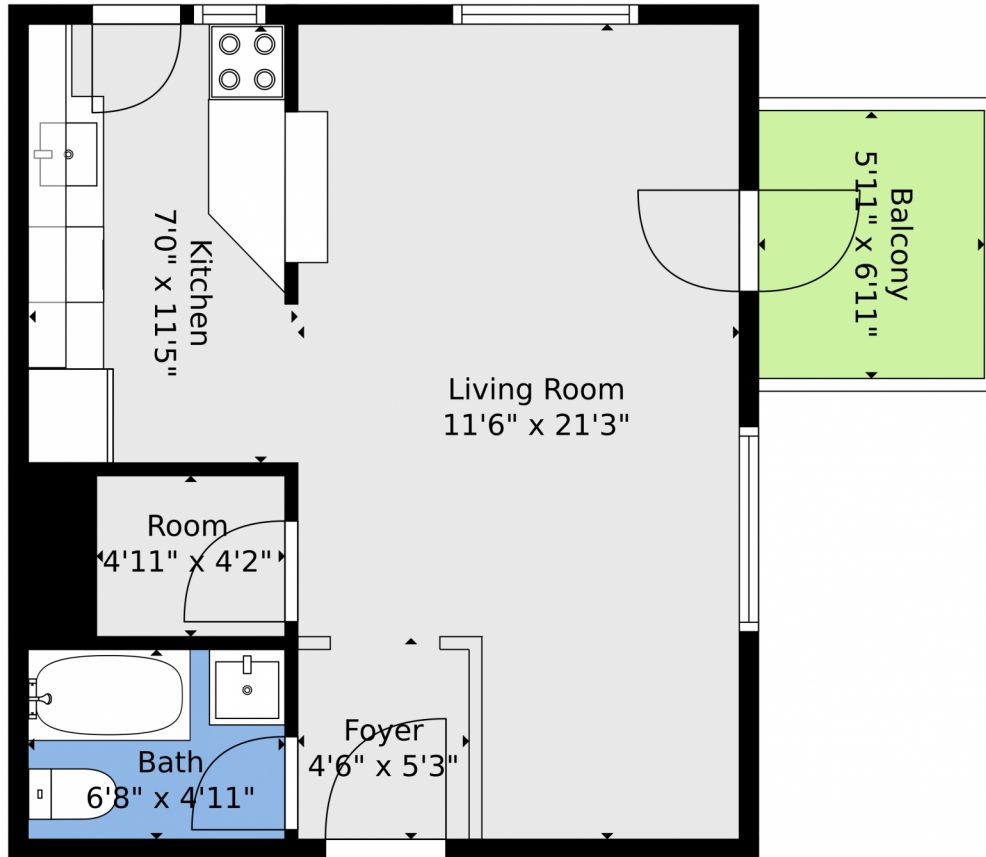

TOTAL: 435 sq. ft
FLOOR 1: 435 sq. ft
EXCLUDED AREAS: BALCONY: 41 sq. ft

Disclaimer: Sizes and Dimensions are Approximate, Actual May Vary.

Taylor Haas
303-665-7368
taylorh@coloradorpm.com
<https://www.coloradorpm.com/available-rental-properties-denver>

Scan code
for more
property
details