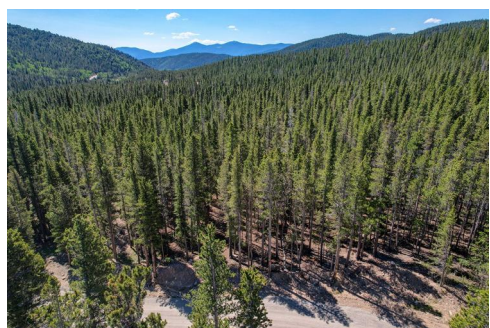

Lot 172 Lower Forest Road
 Idaho Springs, CO 80452
 COMMUNITY: Saint Mary's Glacier

MLS # 5578846
 PRICE \$60,000

Lot 172 Lower Forest Road, Idaho Springs

 Vacant Land  0.36 Acre

PROPERTY DETAILS

This beautiful residential building lot in the sought-after St. Mary's Glacier neighborhood offers an exceptional opportunity to build your dream home in the picturesque setting. Nestled in the heart of nature, this flat and usable lot provides the perfect canvas for creating a custom residence surrounded by breathtaking mountain views and serene landscapes. Enjoy the tranquility of mountain living with easy access to outdoor activities including hiking, skiing, and fishing, this prime location is ideal for outdoor enthusiasts. Don't miss the chance to own a piece of paradise in this highly coveted neighborhood and make your vision of mountain living a reality!