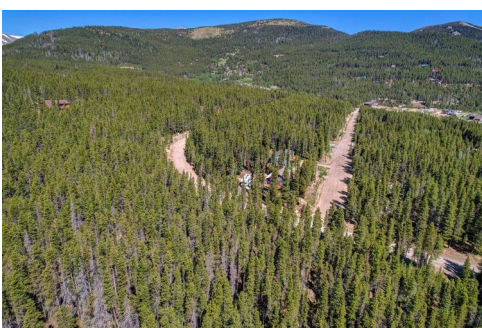

Lot 172 Lower Forest Road
 Idaho Springs, CO 80452
 COMMUNITY: Saint Mary's Glacier

MLS # 5578846
 PRICE \$60,000

Lot 172 Lower Forest Road, Idaho Springs

 Vacant Land  0.36 Acre

PROPERTY DETAILS

This beautiful residential building lot in the sought-after St. Mary's Glacier neighborhood offers an exceptional opportunity to build your dream home in the picturesque setting. Nestled in the heart of nature, this flat and usable lot provides the perfect canvas for creating a custom residence surrounded by breathtaking mountain views and serene landscapes. Enjoy the tranquility of mountain living with easy access to outdoor activities including hiking, skiing, and fishing, this prime location is ideal for outdoor enthusiasts. Don't miss the chance to own a piece of paradise in this highly coveted neighborhood and make your vision of mountain living a reality!