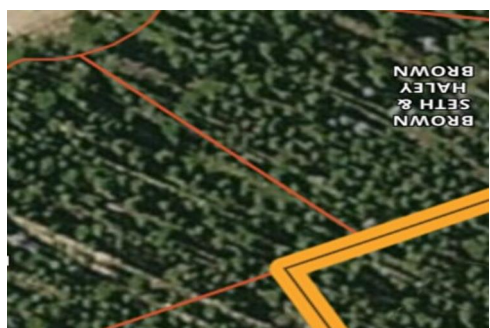

Lot 172 Lower Forest Road
 Idaho Springs, CO 80452
 COMMUNITY: Saint Mary's Glacier

MLS # 5578846
 PRICE \$60,000

Lot 172 Lower Forest Road, Idaho Springs

 Vacant Land  0.36 Acre

PROPERTY DETAILS

This beautiful residential building lot in the sought-after St. Mary's Glacier neighborhood offers an exceptional opportunity to build your dream home in the picturesque setting. Nestled in the heart of nature, this flat and usable lot provides the perfect canvas for creating a custom residence surrounded by breathtaking mountain views and serene landscapes. Enjoy the tranquility of mountain living with easy access to outdoor activities including hiking, skiing, and fishing, this prime location is ideal for outdoor enthusiasts. Don't miss the chance to own a piece of paradise in this highly coveted neighborhood and make your vision of mountain living a reality!