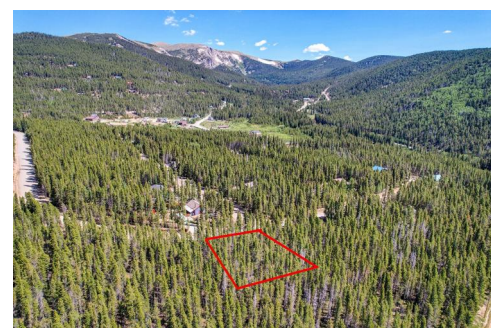

Lot 172 Lower Forest Road
 Idaho Springs, CO 80452
 COMMUNITY: Saint Mary's Glacier

MLS # 5578846
 PRICE \$60,000

Lot 172 Lower Forest Road, Idaho Springs

 Vacant Land  0.36 Acre

PROPERTY DETAILS

This beautiful residential building lot in the sought-after St. Mary's Glacier neighborhood offers an exceptional opportunity to build your dream home in the picturesque setting. Nestled in the heart of nature, this flat and usable lot provides the perfect canvas for creating a custom residence surrounded by breathtaking mountain views and serene landscapes. Enjoy the tranquility of mountain living with easy access to outdoor activities including hiking, skiing, and fishing, this prime location is ideal for outdoor enthusiasts. Don't miss the chance to own a piece of paradise in this highly coveted neighborhood and make your vision of mountain living a reality!