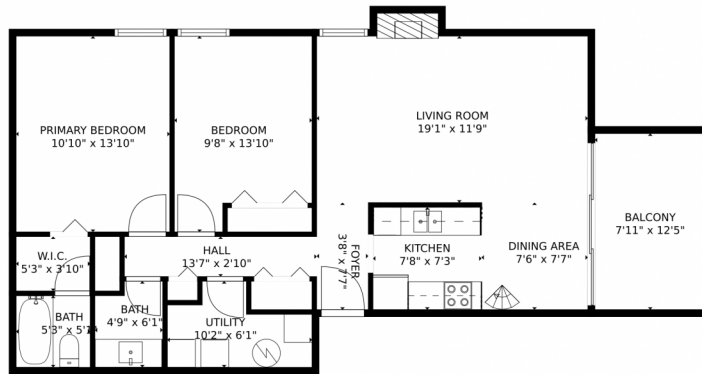

TOTAL: 1207 sq. ft
FLOOR 1: 865 sq. ft, FLOOR 2: 342 sq. ft
EXCLUDED AREAS: BALCONY: 97 sq. ft, FIREPLACE: 5 sq. ft, OPEN TO BELOW: 521 sq. ft
MEASUREMENTS CALCULATED BY V1Photos.com ARE DEEMED HIGHLY RELIABLE BUT NOT GUARANTEED.

FLOOR 1

FLOOR 2

TOTAL: 1207 sq. ft
FLOOR 1: 865 sq. ft, FLOOR 2: 342 sq. ft
EXCLUDED AREAS: BALCONY: 97 sq. ft, FIREPLACE: 5 sq. ft, OPEN TO BELOW: 521 sq. ft
MEASUREMENTS CALCULATED BY V1Photos.com ARE DEEMED HIGHLY RELIABLE BUT NOT GUARANTEED.