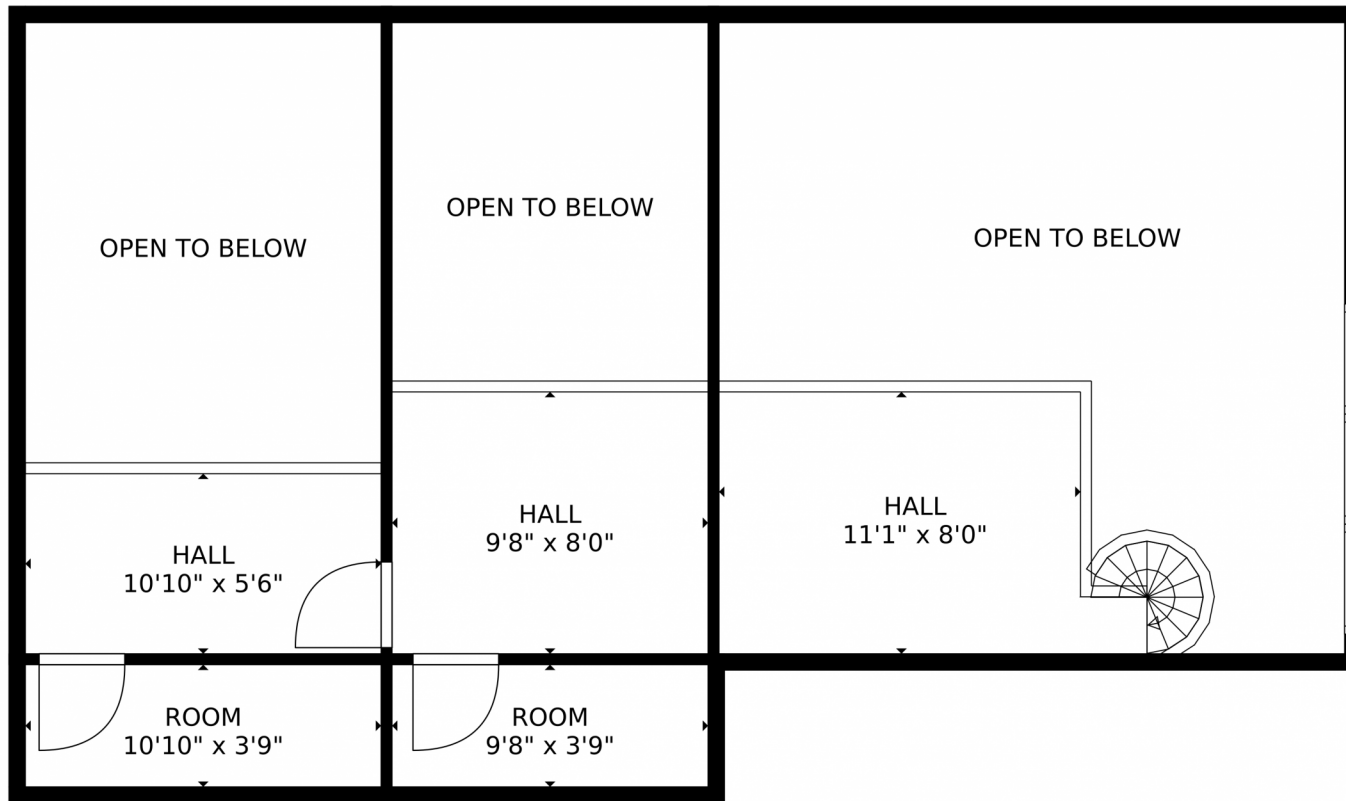

TOTAL: 1207 sq. ft
FLOOR 1: 865 sq. ft, FLOOR 2: 342 sq. ft
EXCLUDED AREAS: BALCONY: 97 sq. ft, FIREPLACE: 5 sq. ft, OPEN TO BELOW: 521 sq. ft
MEASUREMENTS CALCULATED BY V1Photos.com ARE DEEMED HIGHLY RELIABLE BUT NOT GUARANTEED.

FLOOR 1

FLOOR 2

TOTAL: 1207 sq. ft
FLOOR 1: 865 sq. ft, FLOOR 2: 342 sq. ft
EXCLUDED AREAS: BALCONY: 97 sq. ft, FIREPLACE: 5 sq. ft, OPEN TO BELOW: 521 sq. ft
MEASUREMENTS CALCULATED BY V1Photos.com ARE DEEMED HIGHLY RELIABLE BUT NOT GUARANTEED.