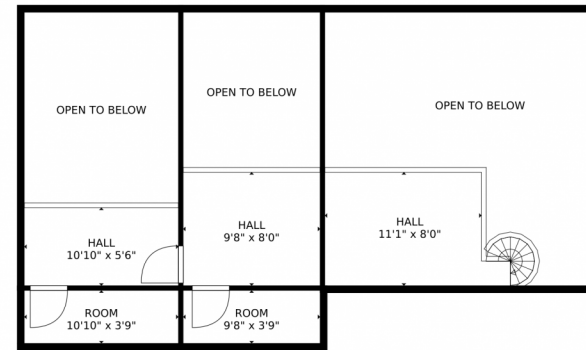

TOTAL: 1207 sq. ft
FLOOR 1: 865 sq. ft, FLOOR 2: 342 sq. ft
EXCLUDED AREAS: BALCONY: 97 sq. ft, FIREPLACE: 5 sq. ft, OPEN TO BELOW: 521 sq. ft
MEASUREMENTS CALCULATED BY V1Photos.com ARE DEEMED HIGHLY RELIABLE BUT NOT GUARANTEED.

FLOOR 1

FLOOR 2

TOTAL: 1207 sq. ft
FLOOR 1: 865 sq. ft, FLOOR 2: 342 sq. ft
EXCLUDED AREAS: BALCONY: 97 sq. ft, FIREPLACE: 5 sq. ft, OPEN TO BELOW: 521 sq. ft
MEASUREMENTS CALCULATED BY V1Photos.com ARE DEEMED HIGHLY RELIABLE BUT NOT GUARANTEED.