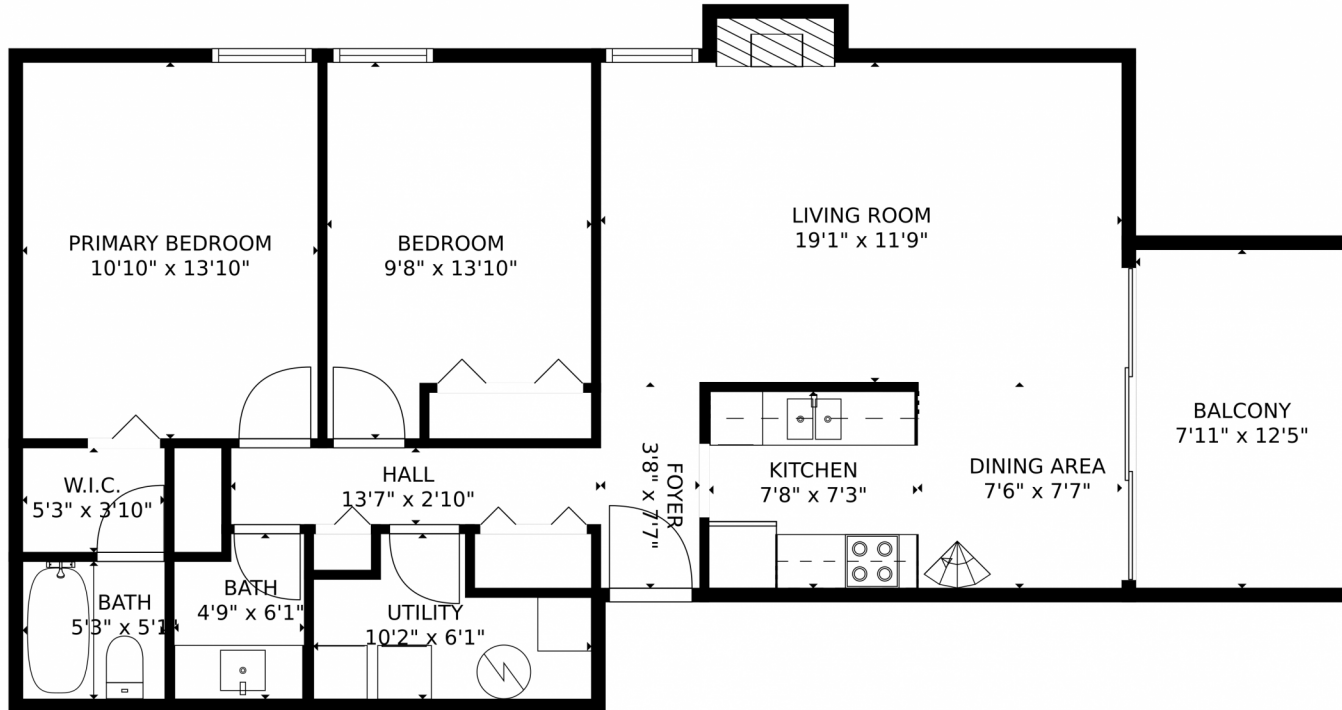

TOTAL: 1207 sq. ft
FLOOR 1: 865 sq. ft, FLOOR 2: 342 sq. ft
EXCLUDED AREAS: BALCONY: 97 sq. ft, FIREPLACE: 5 sq. ft, OPEN TO BELOW: 521 sq. ft
MEASUREMENTS CALCULATED BY V1Photos.com ARE DEEMED HIGHLY RELIABLE BUT NOT GUARANTEED.

FLOOR 1

FLOOR 2

TOTAL: 1207 sq. ft
FLOOR 1: 865 sq. ft, FLOOR 2: 342 sq. ft
EXCLUDED AREAS: BALCONY: 97 sq. ft, FIREPLACE: 5 sq. ft, OPEN TO BELOW: 521 sq. ft
MEASUREMENTS CALCULATED BY V1Photos.com ARE DEEMED HIGHLY RELIABLE BUT NOT GUARANTEED.