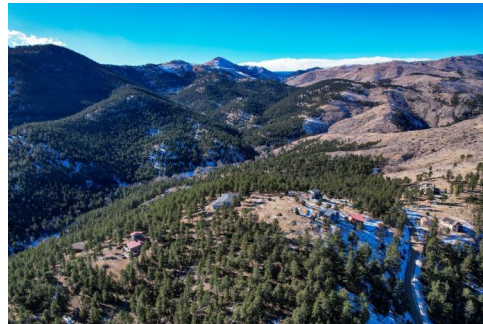

Imagine Your Dream Home Here!

Vacant Land

2 Acre

PROPERTY DETAILS

Make your home on the top of the hill! Wonderful building site with views of the city to the east and white-covered peaks to the East. The views will inspire in every direction! Two acres with a cleared building site. Only two minutes to the Betasso Preserve Trailhead and a short drive to Boulder's favorite destinations including Pearl Street (15 minutes), the University of Colorado (18 minutes) and Chautauqua Park (18 minutes). Property just appraised for higher than list price. Access easement in place with another potential option available as well. Electric close at neighboring residences. Well consultant has visited the site and seller can pass along contact info. This is a great site waiting for you to make an amazing mountain home.

James (Jim) Candy
303-919-3554
jim@jimcandy.net

Scan code
for more
property
details