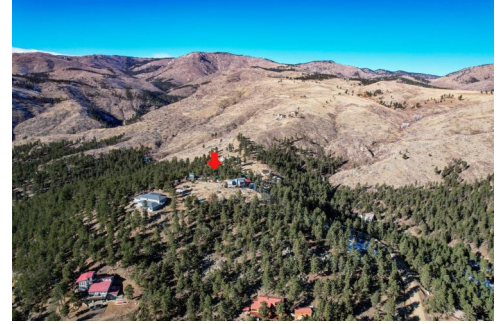

Imagine Your Dream Home Here!

Vacant Land

2 Acre

## PROPERTY DETAILS

Make your home on the top of the hill! Wonderful building site with views of the city to the east and white-covered peaks to the East. The views will inspire in every direction! Two acres with a cleared building site. Only two minutes to the Betasso Preserve Trailhead and a short drive to Boulder's favorite destinations including Pearl Street (15 minutes), the University of Colorado (18 minutes) and Chautauqua Park (18 minutes). Property just appraised for higher than list price. Access easement in place with another potential option available as well. Electric close at neighboring residences. Well consultant has visited the site and seller can pass along contact info. This is a great site waiting for you to make an amazing mountain home.