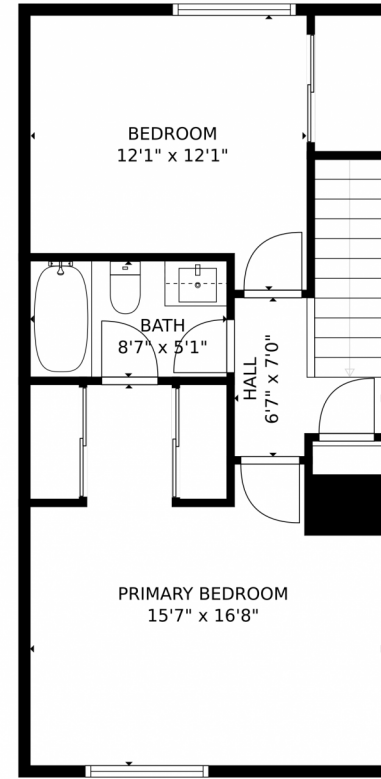

6011 Yarrow Street, #1, Arvada, CO 80004 – Main Level

GROSS INTERNAL AREA  
FLOOR 1: 425 sq. ft. FLOOR 2: 469 sq. ft.  
FLOOR 3: 512 sq. ft.  
TOTAL: 1406 sq. ft.

MEASUREMENTS CALCULATED BY V1Photos.com ARE DEEMED HIGHLY RELIABLE BUT NOT GUARANTEED.

6011 Yarrow Street, #1, Arvada, CO 80004 – Upper Level

GROSS INTERNAL AREA  
FLOOR 1: 425 sq. ft. FLOOR 2: 469 sq. ft.  
FLOOR 3: 512 sq. ft.  
TOTAL: 1406 sq. ft.

MEASUREMENTS CALCULATED BY V1Photos.COM ARE DEEMED HIGHLY RELIABLE BUT NOT GUARANTEED.

6011 Yarrow Street, #1, Arvada, CO 80004 – Lower Level

GROSS INTERNAL AREA  
FLOOR 1: 425 sq. ft. FLOOR 2: 469 sq. ft.  
FLOOR 3: 512 sq. ft.  
TOTAL: 1406 sq. ft.

MEASUREMENTS CALCULATED BY V1Photos.com ARE DEEMED HIGHLY RELIABLE BUT NOT GUARANTEED.

# 6011 Yarrow Street, #1, Arvada, CO 80004 – All Levels

FLOOR 1

FLOOR 2

FLOOR 3

GROSS INTERNAL AREA  
FLOOR 1: 425 sq. ft. FLOOR 2: 469 sq. ft.  
FLOOR 3: 512 sq. ft.  
TOTAL: 1406 sq. ft.  
MEASUREMENTS CALCULATED BY V1Photos.com ARE DEEMED HIGHLY RELIABLE BUT NOT GUARANTEED.