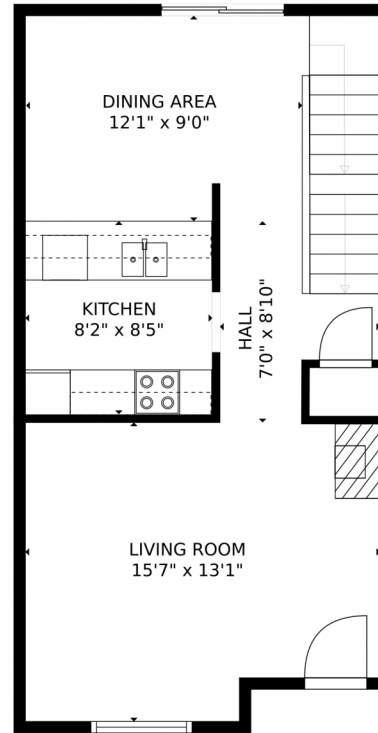

6011 Yarrow Street, #1, Arvada, CO 80004 – Main Level

GROSS INTERNAL AREA  
FLOOR 1: 425 sq. ft. FLOOR 2: 469 sq. ft.  
FLOOR 3: 512 sq. ft.  
TOTAL: 1406 sq. ft.

MEASUREMENTS CALCULATED BY V1Photos.com ARE DEEMED HIGHLY RELIABLE BUT NOT GUARANTEED.

6011 Yarrow Street, #1, Arvada, CO 80004 – Upper Level

GROSS INTERNAL AREA  
FLOOR 1: 425 sq. ft. FLOOR 2: 469 sq. ft.  
FLOOR 3: 512 sq. ft.  
TOTAL: 1406 sq. ft.

MEASUREMENTS CALCULATED BY V1Photos.COM ARE DEEMED HIGHLY RELIABLE BUT NOT GUARANTEED.

6011 Yarrow Street, #1, Arvada, CO 80004 – Lower Level

GROSS INTERNAL AREA  
FLOOR 1: 425 sq. ft. FLOOR 2: 469 sq. ft.  
FLOOR 3: 512 sq. ft.  
TOTAL: 1406 sq. ft.

MEASUREMENTS CALCULATED BY V1Photos.com ARE DEEMED HIGHLY RELIABLE BUT NOT GUARANTEED.

# 6011 Yarrow Street, #1, Arvada, CO 80004 – All Levels

FLOOR 1

FLOOR 2

FLOOR 3

GROSS INTERNAL AREA  
FLOOR 1: 425 sq. ft. FLOOR 2: 469 sq. ft.  
FLOOR 3: 512 sq. ft.  
TOTAL: 1406 sq. ft.  
MEASUREMENTS CALCULATED BY V1Photos.com ARE DEEMED HIGHLY RELIABLE BUT NOT GUARANTEED.