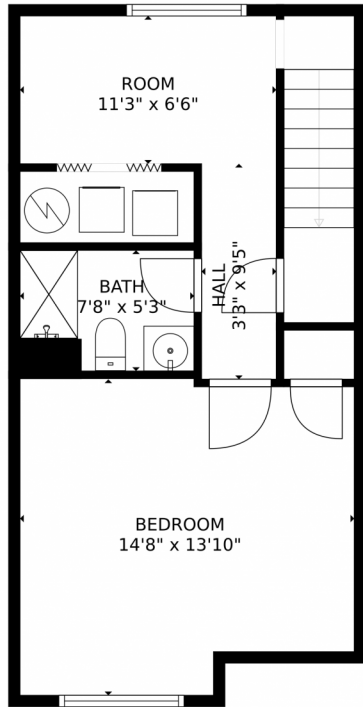

6011 Yarrow Street, #1, Arvada, CO 80004 – Upper Level

GROSS INTERNAL AREA  
FLOOR 1: 425 sq. ft. FLOOR 2: 469 sq. ft.  
FLOOR 3: 512 sq. ft.  
TOTAL: 1406 sq. ft.

MEASUREMENTS CALCULATED BY V1Photos.COM ARE DEEMED HIGHLY RELIABLE BUT NOT GUARANTEED.

6011 Yarrow Street, #1, Arvada, CO 80004 – Lower Level

GROSS INTERNAL AREA  
FLOOR 1: 425 sq. ft. FLOOR 2: 469 sq. ft.  
FLOOR 3: 512 sq. ft.  
TOTAL: 1406 sq. ft.

MEASUREMENTS CALCULATED BY V1Photos.com ARE DEEMED HIGHLY RELIABLE BUT NOT GUARANTEED.

Disclaimer: Sizes and Dimensions are Approximate, Actual May Vary.

**Taylor Haas**

303-665-7368

taylorh@coloradorpm.com

<https://www.coloradorpm.com/available-rental-properties-denver>

Scan code  
for more  
property  
details

# 6011 Yarrow Street, #1, Arvada, CO 80004 – All Levels

FLOOR 1

FLOOR 2

FLOOR 3

GROSS INTERNAL AREA  
FLOOR 1: 425 sq. ft. FLOOR 2: 469 sq. ft.  
FLOOR 3: 512 sq. ft.  
TOTAL: 1406 sq. ft.  
MEASUREMENTS CALCULATED BY V1Photos.com ARE DEEMED HIGHLY RELIABLE BUT NOT GUARANTEED.