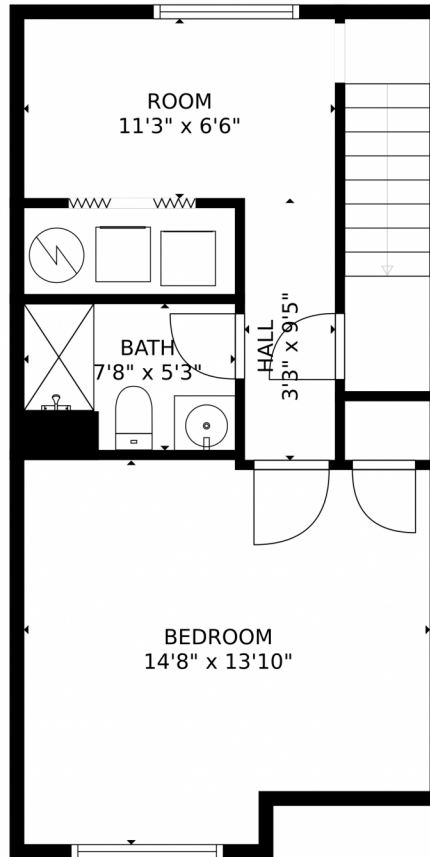

6011 Yarrow Street, #1, Arvada, CO 80004 – Lower Level

GROSS INTERNAL AREA
FLOOR 1: 425 sq. ft. FLOOR 2: 469 sq. ft.
FLOOR 3: 512 sq. ft.
TOTAL: 1406 sq. ft.

Disclaimer: Sizes and Dimensions are Approximate, Actual May Vary.

Taylor Haas

303-665-7368

taylorh@coloradorpm.com

<https://www.coloradorpm.com/available-rental-properties-denver>

Scan code
for more
property
details