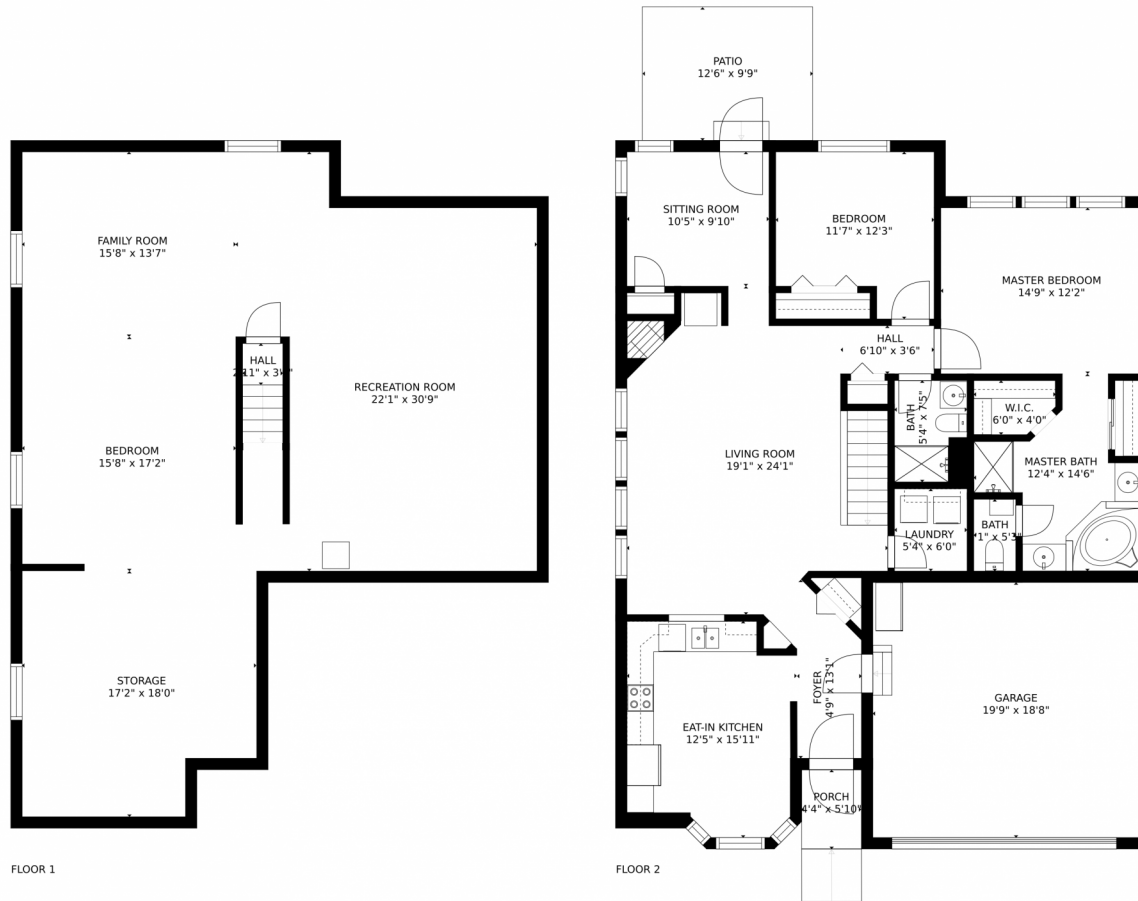

5544 Prairie Knoll View, Colorado Springs, CO 80917 – All Levels

SIZES AND DIMENSIONS ARE APPROXIMATE, ACTUAL MAY VARY.

Disclaimer: Sizes and Dimensions are Approximate, Actual May Vary.

Eddie Hurt
719-339-3765
ehurt@erashields.com
<https://www.ColoradoSpringsRealEstate.com>

Michelle Blessing
719-649-4200
mblessing@erashields.com