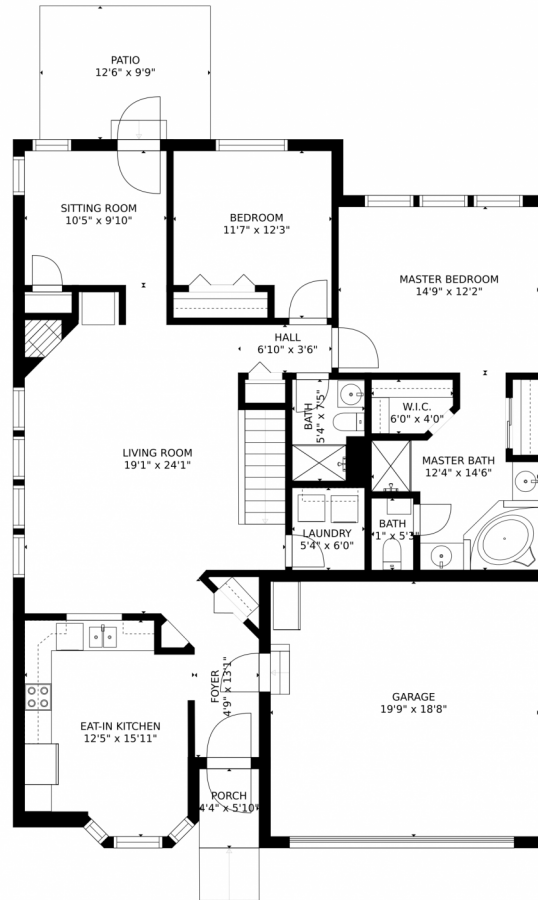

Michelle Blessing
719-649-4200
mblessing@erashields.com

5544 Prairie Knoll View, Colorado Springs, CO 80917 – Main Level

SIZES AND DIMENSIONS ARE APPROXIMATE, ACTUAL MAY VARY.

Disclaimer: Sizes and Dimensions are Approximate, Actual May Vary.